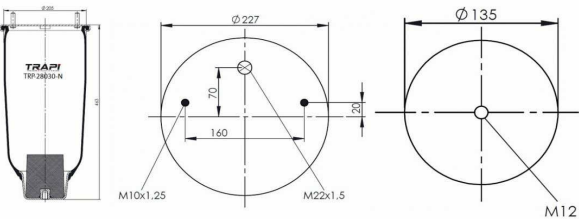

TRP-28030-N AIR SPRING WITHOUT PISTON

OEM REFERENCES		CROSS REFERENCES	
		Cf Gomma	1 T 280-30**SA