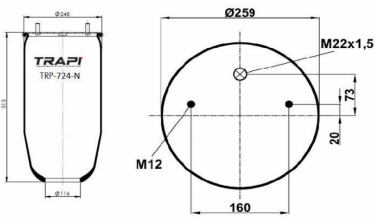

OEM REFERENCES		CROSS REFERENCES	
GIGANT	246169	Contitech	724NP01
		Goodyear	1R11-711