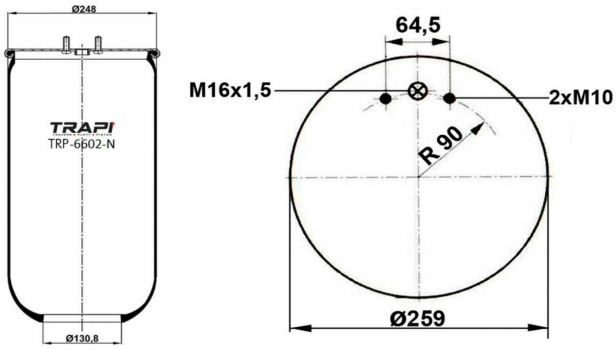

TRP-6602-N

AIR SPRING WITHOUT PISTON

OEM REFERENCES		CROSS REFERENCES	
		Contitech	6602 N P01**SA