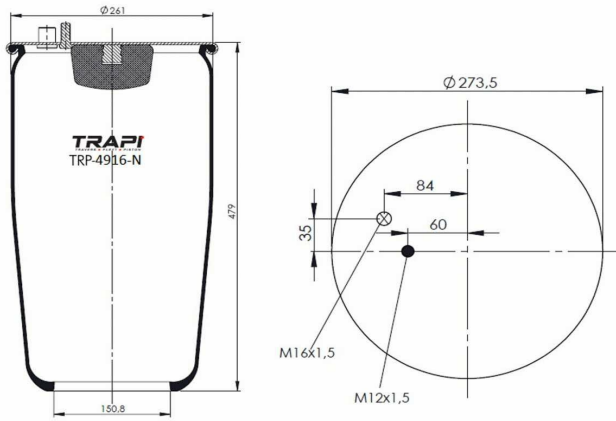

TRP-4916-N AIR SPRING WITHOUT PISTON

OEM REFERENCES		CROSS REFERENCES	
MAN	81.43601.0158	Contitech	4916 N1 P01