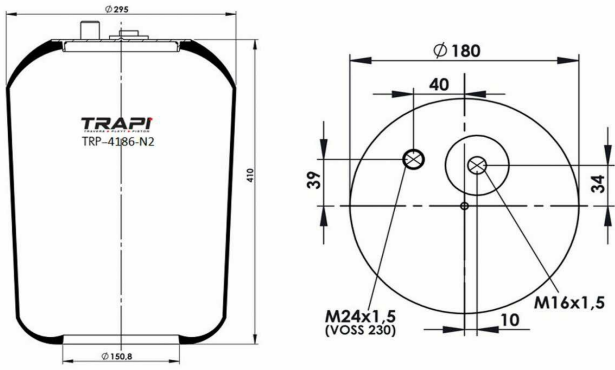

TRP-4186-N2 AIR SPRING WITHOUT PISTON

OEM REFERENCES		CROSS REFERENCES	
DAIMLER CHRYSLER	A 942 320 17 21	Airtech	34186-02K**SA (Voss230)
		Contitech	4186 NP02 (Voss230)