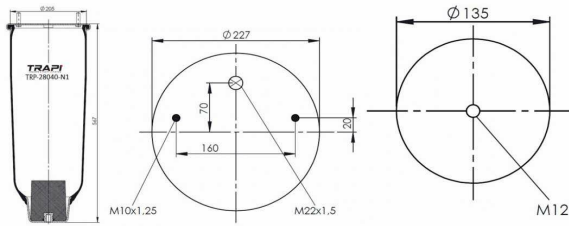

TRP-2725-N AIR SPRING WITHOUT PISTON

OEM REFERENCES		CROSS REFERENCES	
		Airtech	32725P 120281

TRP-28030-N AIR SPRING WITHOUT PISTON

OEM REFERENCES		CROSS REFERENCES	
		Cf Gomma	1 T 280-30**SA

TRP-28040-N1 AIR SPRING WITHOUT PISTON