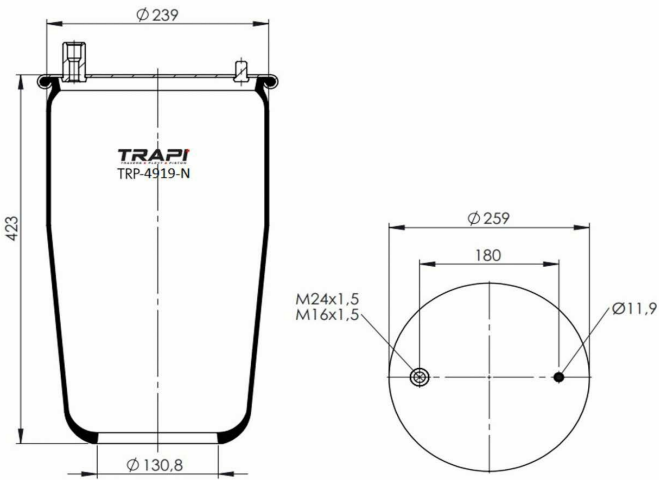

TRP-4919-N AIR SPRING WITHOUT PISTON

OEM REFERENCES		CROSS REFERENCES	
		Airtech	34919 P

TRP-4922-N AIR SPRING WITHOUT PISTON