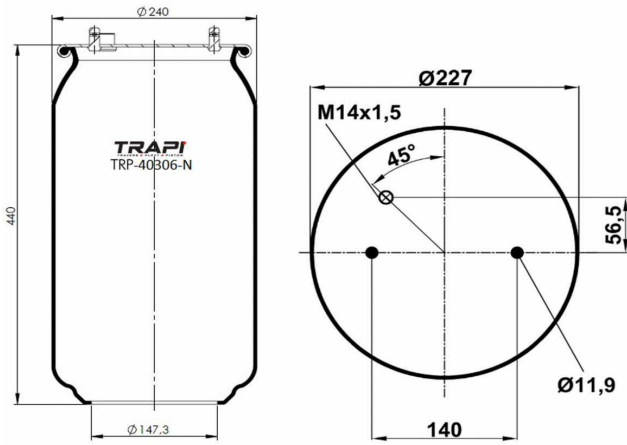

TRP-40306-N AIR SPRING WITHOUT PISTON

OEM REFERENCES		CROSS REFERENCES	
		Airtech	330306 K**SA