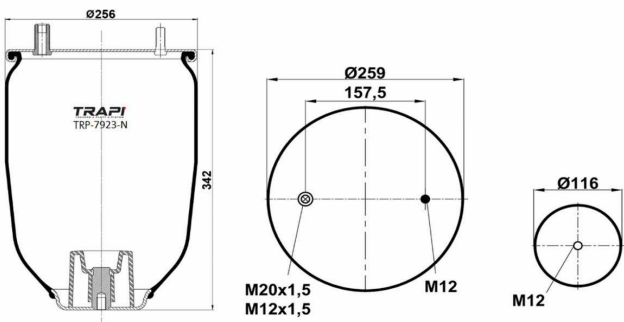

TRP-7923-N AIR SPRING WITHOUT PISTON

OEM REFERENCES		CROSS REFERENCES	
		Vibracoustic	VIDK27b-2**SA