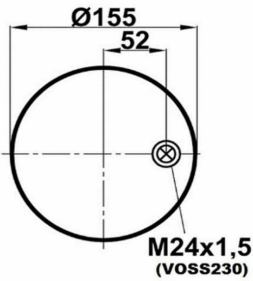

TRP-4391-N1

AIR SPRING WITHOUT PISTON

OEM REFERENCES		CROSS REFERENCES	
MERCEDES-BENZ	A9423280601	Contitech	4391N1

TRP-4391-N2

AIR SPRING WITHOUT PISTON