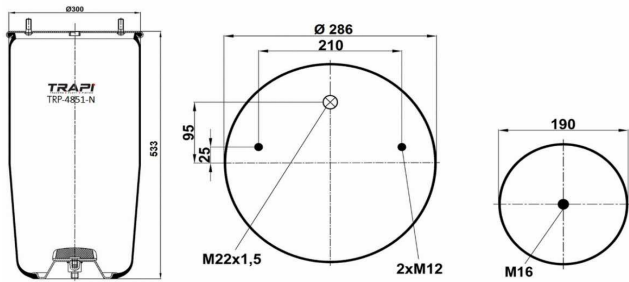

TRP-4851-N AIR SPRING WITHOUT PISTON

OEM REFERENCES		CROSS REFERENCES	
TRIDEC	311208	Goodyear	1R14-851