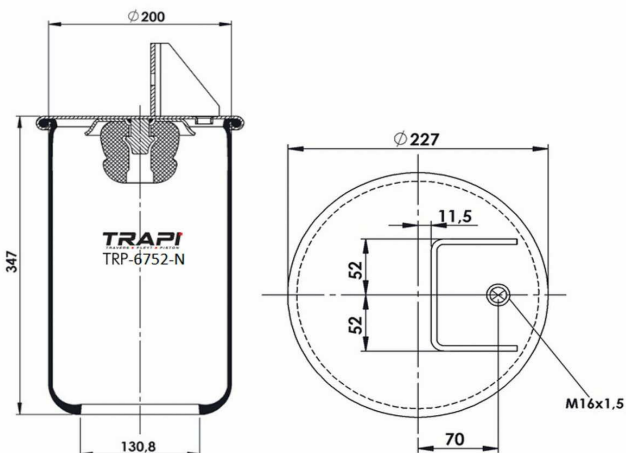

TRP-6752-N

AIR SPRING WITHOUT PISTON

OEM REFERENCES		CROSS REFERENCES	
		Airtech	36752 K**SA