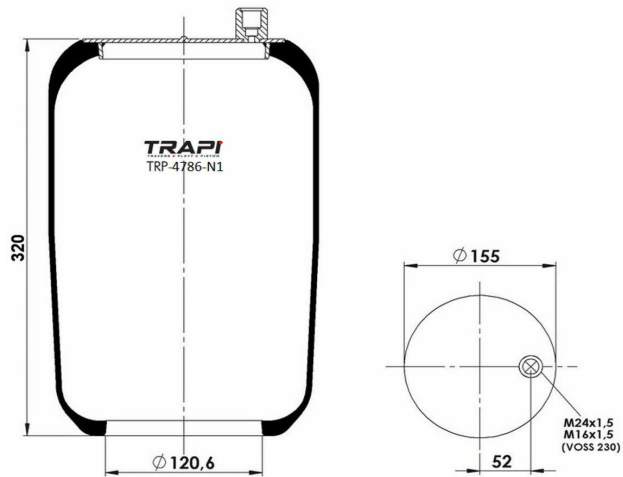

TRP-4786-N1 AIR SPRING WITHOUT PISTON

OEM REFERENCES		CROSS REFERENCES	
		Contitech	4786 N P01**SA (VOSS 230)