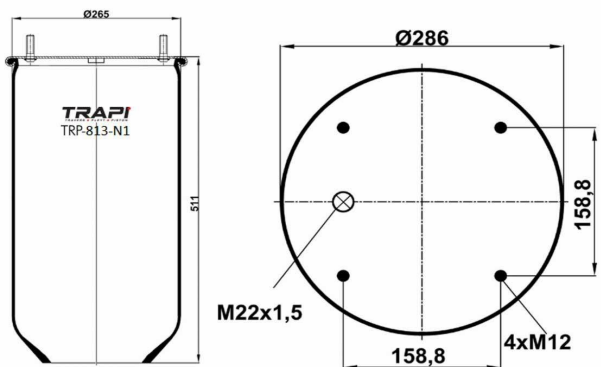

TRP-813-N1 AIR SPRING WITHOUT PISTON

OEM REFERENCES

CROSS REFERENCES

OEM REFERENCES	CROSS REFERENCES