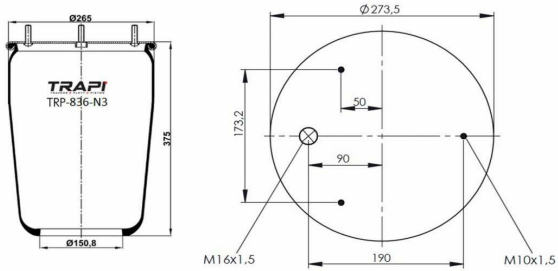

TRP-836-N3 AIR SPRING WITHOUT PISTON

OEM REFERENCES		CROSS REFERENCES	
BMC BELDE	7B 100323BMC P