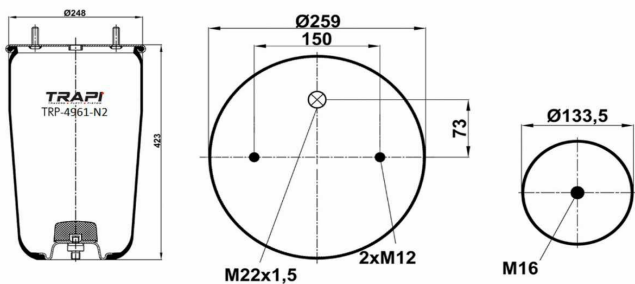

TRP-4961-N2 AIR SPRING WITHOUT PISTON

OEM REFERENCES		CROSS REFERENCES	
BPW	BPW30K	Contitech	4961NP02
BPW	05.429.42.04.0	Goodyear	1R11-800
		Springride	D11U43