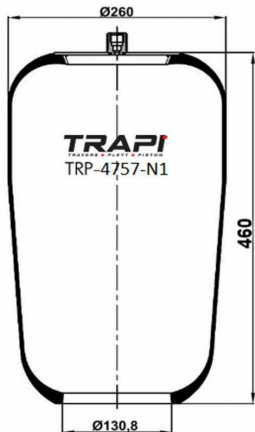

VOLVO 1079718

VOLVO 101075363

CROSS REFERENCES

Contitech 4718NP02

TRP-4737-N1 AIR SPRING WITHOUT PISTON

OEM REFERENCES		CROSS REFERENCES	
		Contitech	4737N

TRP-4753-N AIR SPRING WITHOUT PISTON

OEM REFERENCES		CROSS REFERENCES	
		Airtech	36753 K**SA