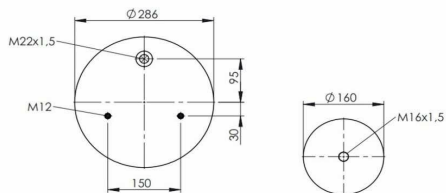

TRP-8107-N3 AIR SPRING WITHOUT PISTON

OEM REFERENCES		CROSS REFERENCES	
SCHMITZ	017 686	Goodyear	1R14-864