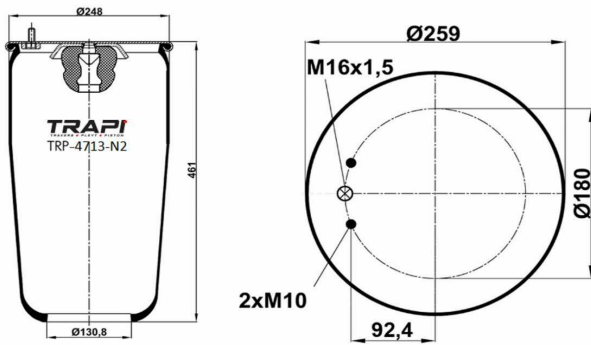

MAN 81.43601.0155

CROSS REFERENCES

Contitech 4705N1P01

Goodyear 1R12-831

TRP-4713-N2

AIR SPRING WITHOUT PISTON

OEM REFERENCES

VOLVO 1 076 595