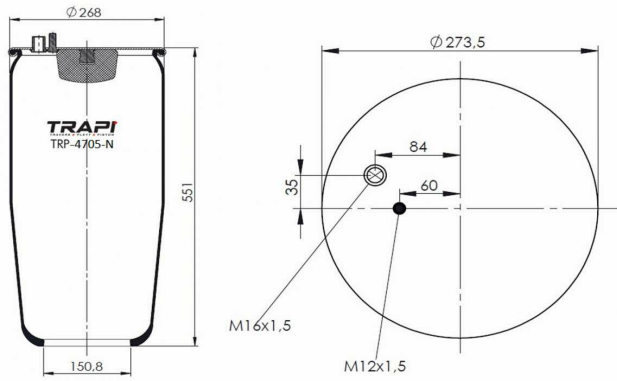

OEM REFERENCES		CROSS REFERENCES	
		Contitech	4420NP01**SA

TRP-4644-N AIR SPRING WITHOUT PISTON

OEM REFERENCES		CROSS REFERENCES	
EVO-BUS	A6293270001	Contitech	4644N

TRP-4705-N

AIR SPRING WITHOUT PISTON

OEM REFERENCES