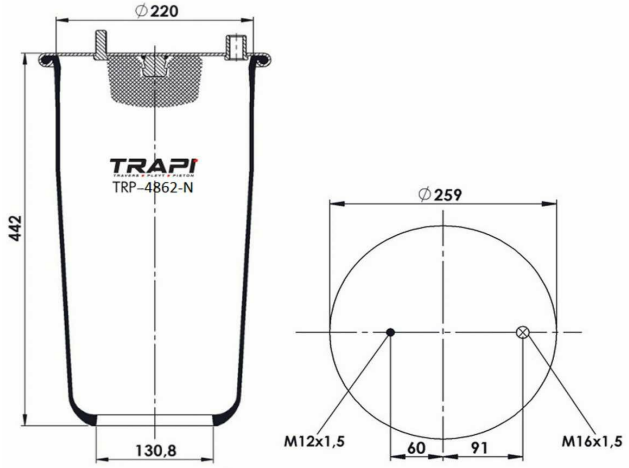

TRP-4862-N AIR SPRING WITHOUT PISTON

OEM REFERENCES		CROSS REFERENCES	
MAN	81.43601.0168	Contitech	4862 N1 P01