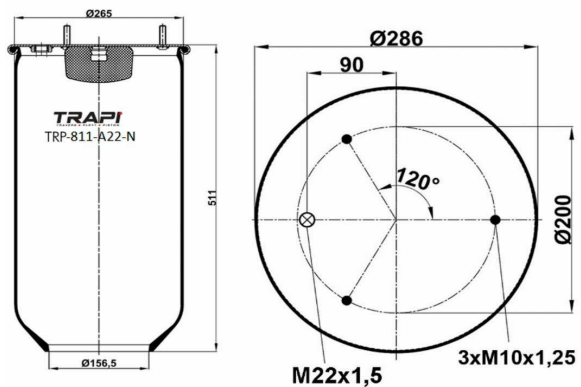

TRP-811-A22-N

AIR SPRING WITHOUT PISTON

OEM REFERENCES		CROSS REFERENCES	
DAF	4.731.029.000	Airtech	3811 P / 120042
DAF	0 526 823	Contitech	811MB**SA
		Firestone	W01M586359
		Firestone	1T19F-11