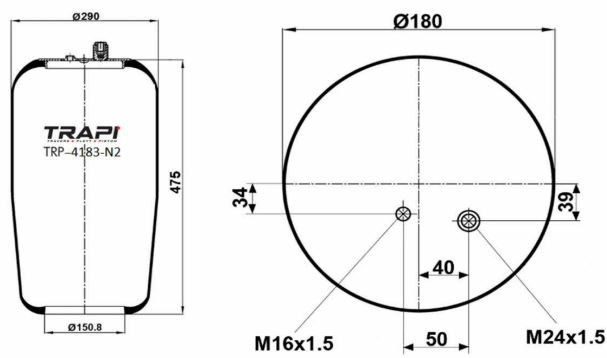

TRP-4183-N2 AIR SPRING WITHOUT PISTON

OEM REFERENCES		CROSS REFERENCES	
		Contitech	4183 N4
		Contitech	4183 N1