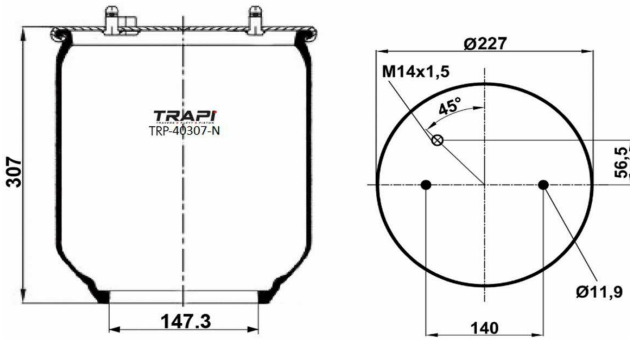

TRP-40307-N AIR SPRING WITHOUT PISTON

OEM REFERENCES		CROSS REFERENCES	
		Airtech	330307 P / 123412