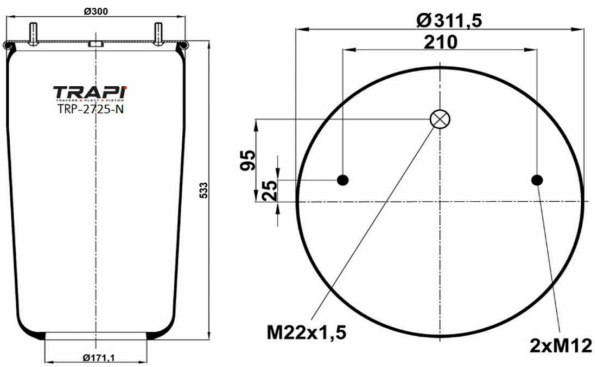

TRP-2725-N AIR SPRING WITHOUT PISTON

OEM REFERENCES		CROSS REFERENCES	
		Airtech	32725P 120281