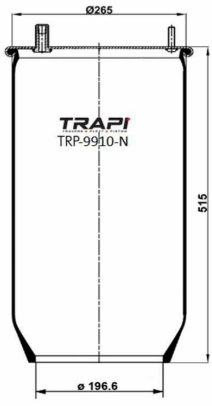

TRP-9910-N AIR SPRING WITHOUT PISTON

OEM REFERENCES		CROSS REFERENCES	
		Airtech	39910 K**SA