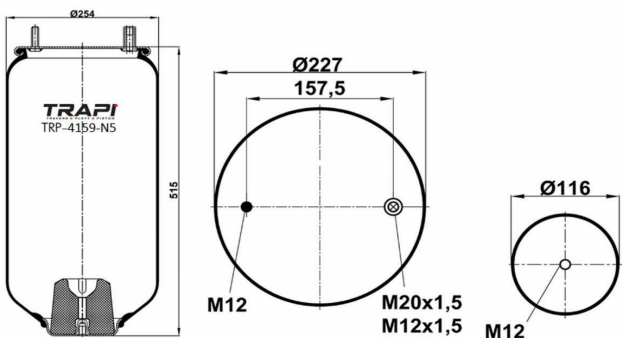

TRP-4159-N5

AIR SPRING WITHOUT PISTON

OEM REFERENCES		CROSS REFERENCES	
		Contitech	4159NP05
		Firestone	W01M580736
		Goodyear	1R12-761
		Firestone	1T15M-9
		Springride	D12U04
		Phoenix	1DK21B-5