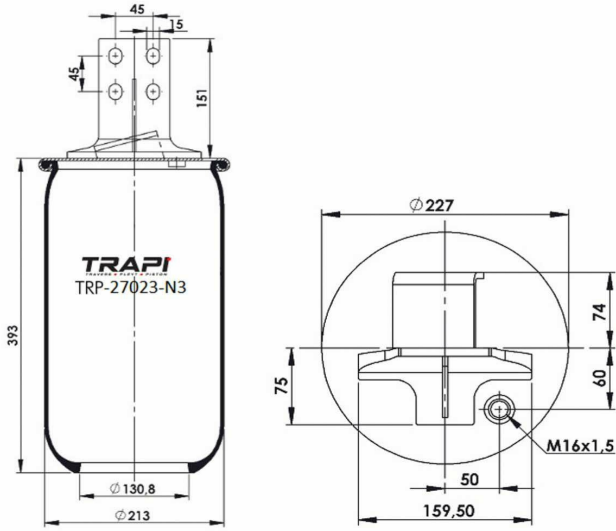

TRP-27023-N3 AIR SPRING WITHOUT PISTON

OEM REFERENCES		CROSS REFERENCES	
IVECO STRALIS	42559768 (REAR-RIGHT)	Cf Gomma	207171 ITS 270-23C