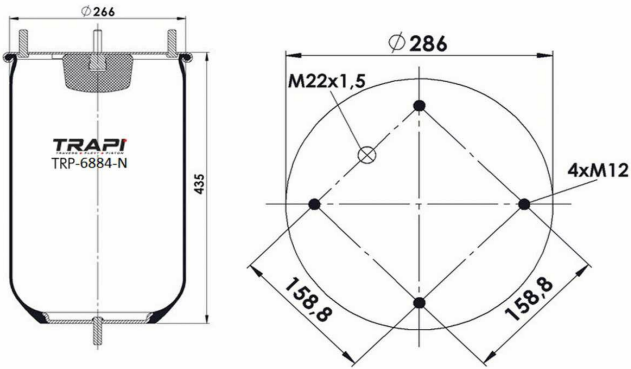

TRP-6884-N AIR SPRING WITHOUT PISTON

OEM REFERENCES		CROSS REFERENCES	
		Airtech	36884 K**SA
		Firestone	W01 M58 8772**SA