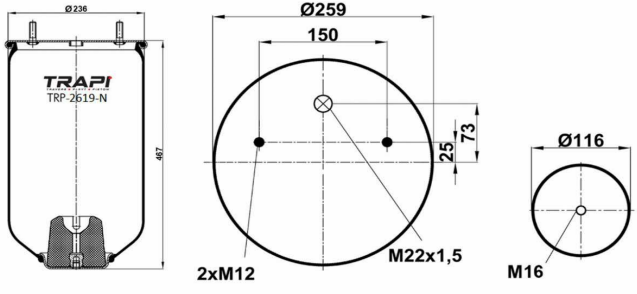

TRP-2616-N AIR SPRING WITHOUT PISTON

OEM REFERENCES		CROSS REFERENCES	
		Airtech	DORSE16P

TRP-2618-N AIR SPRING WITHOUT PISTON

OEM REFERENCES		CROSS REFERENCES	
		Airtech	32618 P / 121742

TRP-2619-N AIR SPRING WITHOUT PISTON