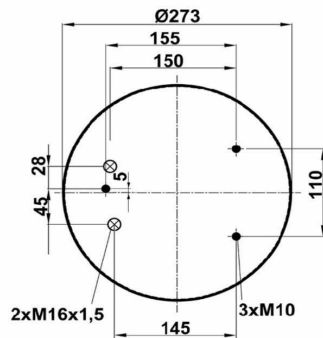

TRP-836-N2 AIR SPRING WITHOUT PISTON

OEM REFERENCES		CROSS REFERENCES	
DAF	0513982	Contitech	836M2
		Dunlop	D13U31
		Firestone	W01M580777
		Firestone	1T17AR-4.5
		Goodyear	1R12-710
		Phoenix	1 DF 25-3 NP
		Taurus	UR721-03T
		Vibracoustic	V1DF25-3