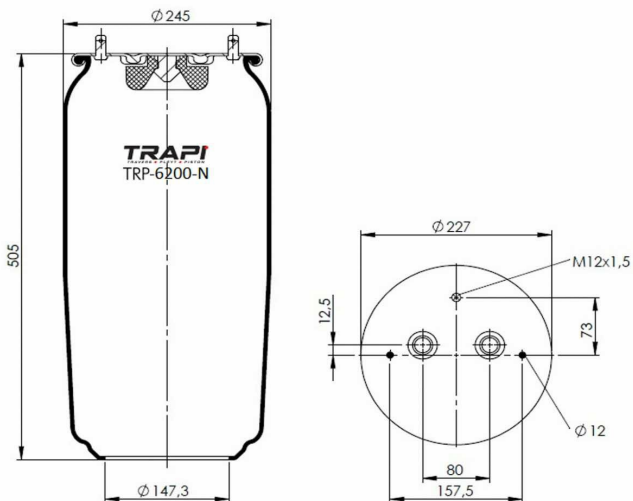

TRP-6200-N AIR SPRING WITHOUT PISTON

OEM REFERENCES		CROSS REFERENCES	
		Airtech	36200 P / 121602