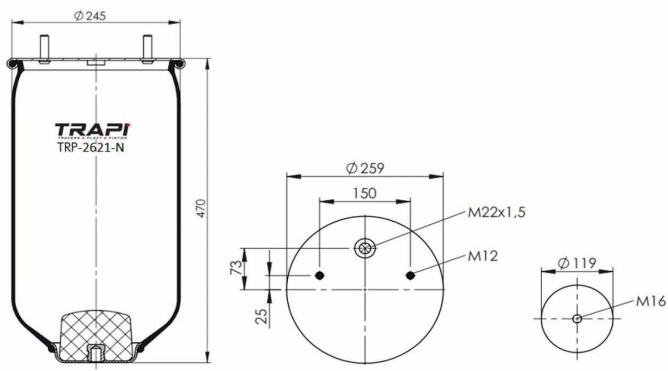

TRP-2621-N AIR SPRING WITHOUT PISTON

OEM REFERENCES		CROSS REFERENCES	
		Airtech	AIRTECH - 32621 P