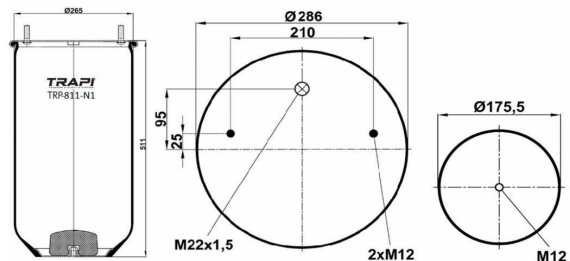

TRP-811-N1

AIR SPRING WITHOUT PISTON

OEM REFERENCES		CROSS REFERENCES	
		Airtech	3811-01 P / 120062