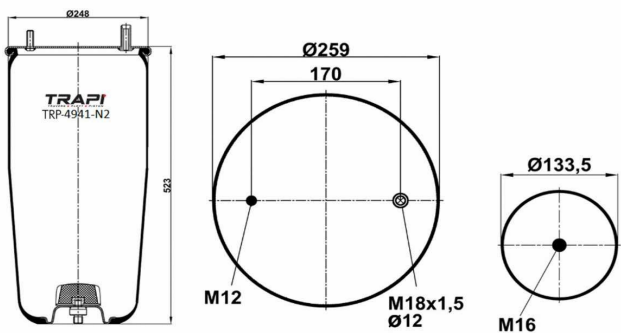

TRP-4941-N2

AIR SPRING WITHOUT PISTON

OEM REFERENCES

BPW BPW30
BPW 05.429.41.25.0

CROSS REFERENCES

Contitech 4941NP02