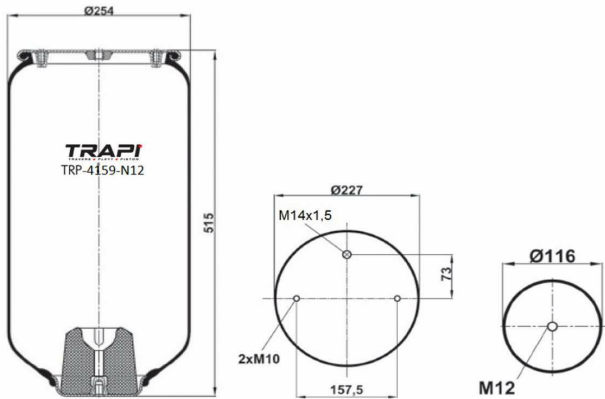

TRP-4159-N12

AIR SPRING WITHOUT PISTON

OEM REFERENCES		CROSS REFERENCES	
		Firestone	W01 M58 7348**SA