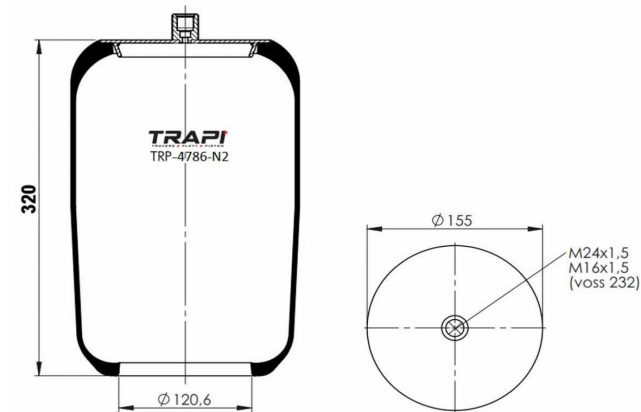

TRP-4786-N2 AIR SPRING WITHOUT PISTON

OEM REFERENCES		CROSS REFERENCES	
		Contitech	4786 N P02**SA