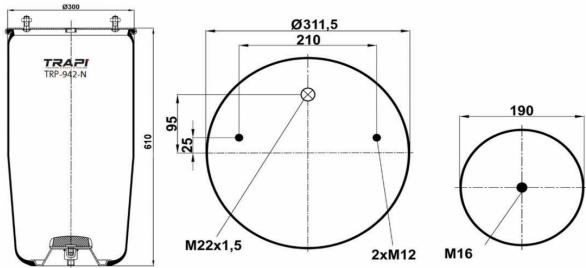

TRP-942-N AIR SPRING WITHOUT PISTON

OEM REFERENCES		CROSS REFERENCES	
BPW	BPW36-1	Contitech	942MB
BPW	05.429.40.05.0	Firestone	1T66D-13.5
		Firestone	W01M588611
		Goodyear	1R14-700
		Phoenix	1DK32L
		Taurus	UR837-01T

TRP-951-N AIR SPRING WITHOUT PISTON