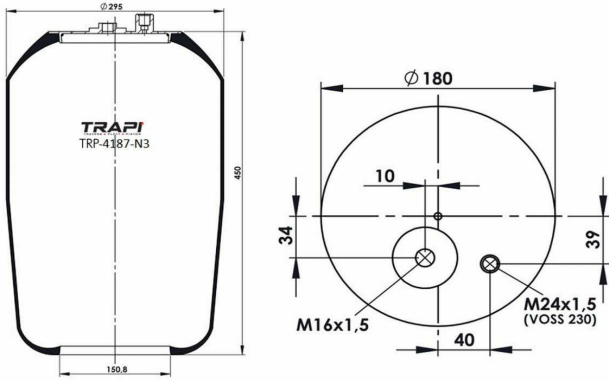

TRP-4187-N3 AIR SPRING WITHOUT PISTON

OEM REFERENCES		CROSS REFERENCES	
DAIMLER CHRYSLER	A 942 320 19 21	Contitech	4187 NP02**SA (Voss230)