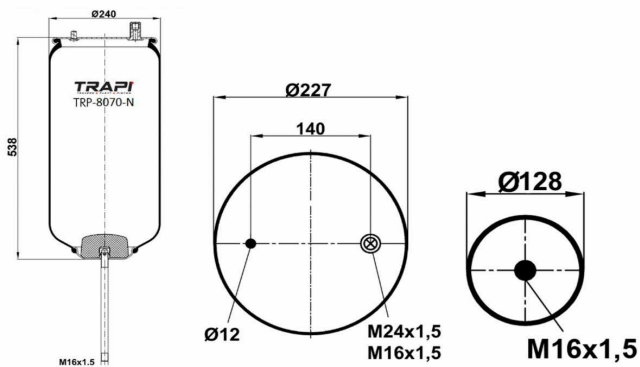

TRP-8070-N AIR SPRING WITHOUT PISTON

OEM REFERENCES		CROSS REFERENCES	
		Vibracoustic	VIDK19-1**SA