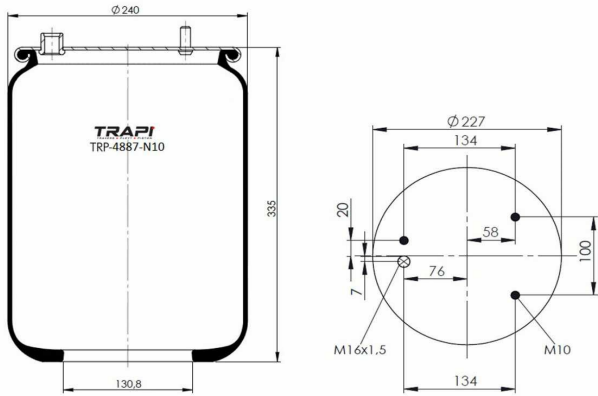

TRP-4887-N10

AIR SPRING WITHOUT PISTON

OEM REFERENCES

CROSS REFERENCES

Firestone W01 M58 8681**SA