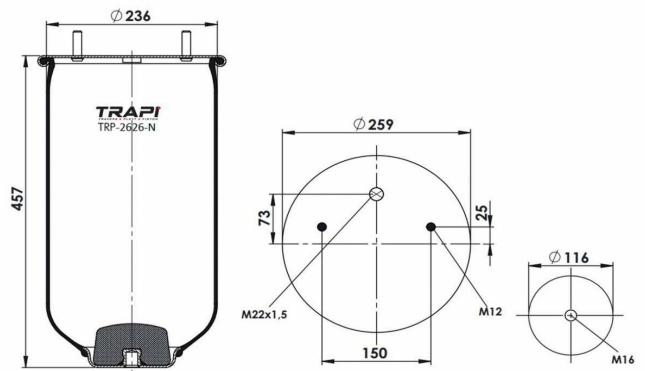

TRP-2626-N AIR SPRING WITHOUT PISTON

OEM REFERENCES		CROSS REFERENCES	
SAF	3.229.0039.00 ; 2626V	Airtech	32626-P (120432)