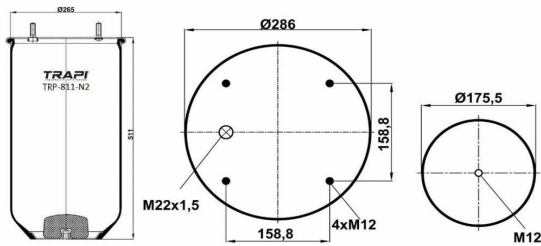

AIR SPRING WITHOUT PISTON

OEM REFERENCES

DAF 67452

CROSS REFERENCES

Contitech 811M16

TRP-811-N2

AIR SPRING WITHOUT PISTON

OEM REFERENCES