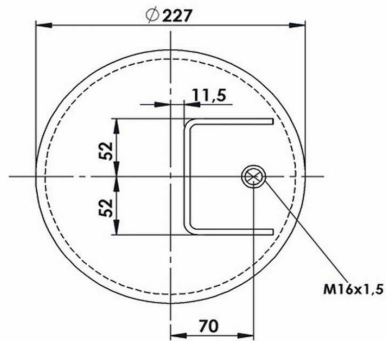

VOLVO 1079718

VOLVO 101075363

CROSS REFERENCES

Contitech 4718NP02

TRP-4737-N1 AIR SPRING WITHOUT PISTON

OEM REFERENCES		CROSS REFERENCES	
		Contitech	4737N

TRP-4753-N AIR SPRING WITHOUT PISTON

OEM REFERENCES		CROSS REFERENCES	
		Airtech	36753 K**SA