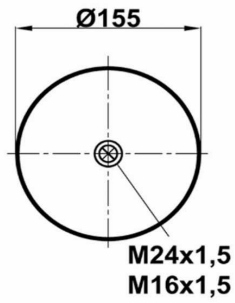

TRP-4737-N1 AIR SPRING WITHOUT PISTON

OEM REFERENCES		CROSS REFERENCES	
		Contitech	4737N