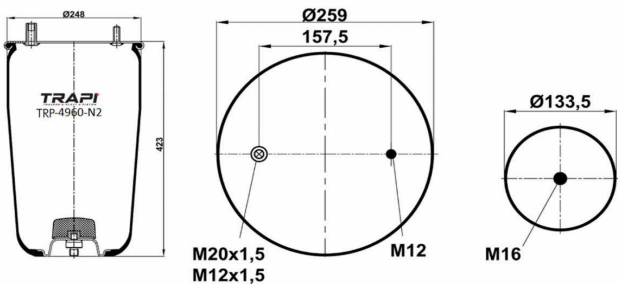

TRP-4960-N2 AIR SPRING WITHOUT PISTON

OEM REFERENCES		CROSS REFERENCES	
BPW	BPW30K	Contitech	4960NP02
BPW	05.429.41.77.0	Goodyear	1R11-801
		Springride	D11U44