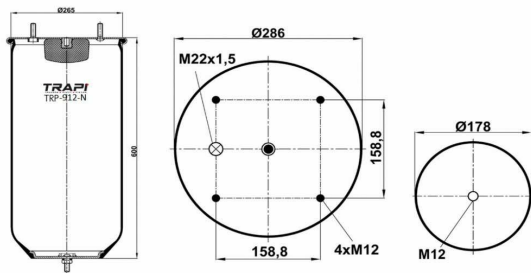

TRP-912-N AIR SPRING WITHOUT PISTON

OEM REFERENCES		CROSS REFERENCES	
		Airtech	3912K**SA / 132062