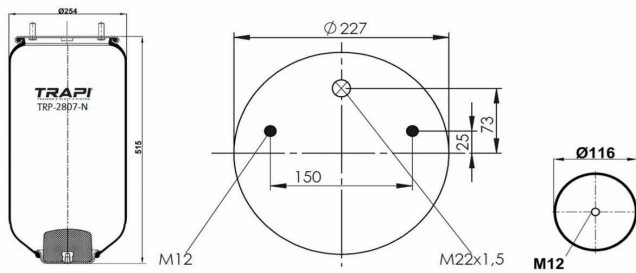

TRP-2807-N AIR SPRING WITHOUT PISTON

OEM REFERENCES

CROSS REFERENCES

Goodyear 1R12-807**SA