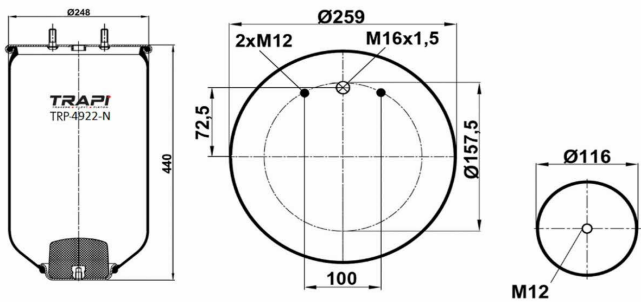

TRP-4916-N AIR SPRING WITHOUT PISTON

OEM REFERENCES		CROSS REFERENCES	
MAN	81.43601.0158	Contitech	4916 N1 P01

TRP-4919-N AIR SPRING WITHOUT PISTON

OEM REFERENCES		CROSS REFERENCES	
		Airtech	34919 P

TRP-4922-N AIR SPRING WITHOUT PISTON