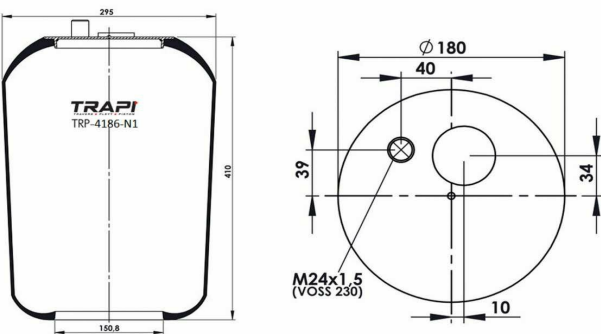

TRP-4186-N1 AIR SPRING WITHOUT PISTON

OEM REFERENCES		CROSS REFERENCES	
DAIMLER CHRYSLER	A 942 320 16 21	Airtech	34186-01K**SA (Voss230)
		Contitech	4186 NP01 (Voss230)