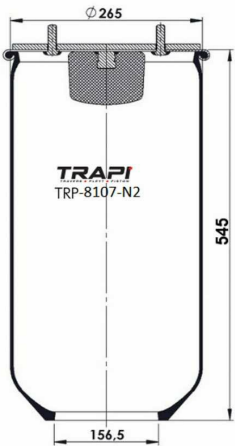

TRP-8107-N2 AIR SPRING WITHOUT PISTON

OEM REFERENCES		CROSS REFERENCES	
		Airtech	30285 K**SA