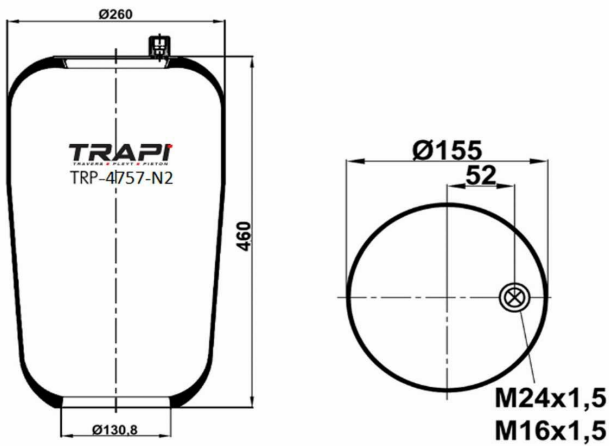

TRP-4757-N2 AIR SPRING WITHOUT PISTON

OEM REFERENCES		CROSS REFERENCES	
MERCEDES-BENZ	A9743280001	Contitech	4757N2