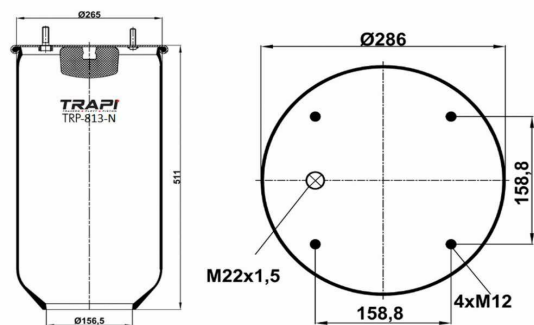

TRP-813-N AIR SPRING WITHOUT PISTON

OEM REFERENCES

CROSS REFERENCES

OEM REFERENCES	CROSS REFERENCES
	Contitech 813MB/O
	Firestone 1T19L-11
	Firestone W01M587238
	Phoenix 1 D 28 B-5 NP