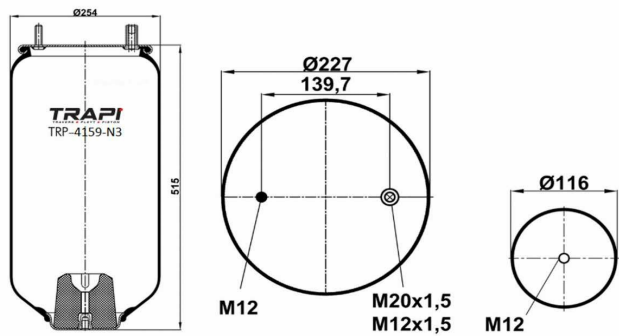

TRP-4159-N3

AIR SPRING WITHOUT PISTON

OEM REFERENCES		CROSS REFERENCES	
NEWAY	M00557007	Airtech	34159-03P 121422