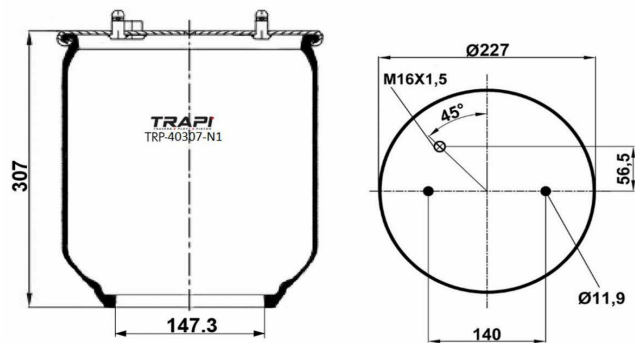

TRP-40307-N1 AIR SPRING WITHOUT PISTON

OEM REFERENCES		CROSS REFERENCES	
		Goodyear	1R11-841**SA