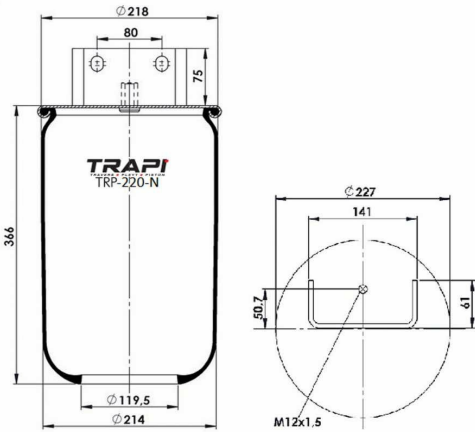

TRP-200-N AIR SPRING WITHOUT PISTON

OEM REFERENCES		CROSS REFERENCES	
		toyo	TRS-220 SCN

TRP-230-N1 AIR SPRING WITHOUT PISTON