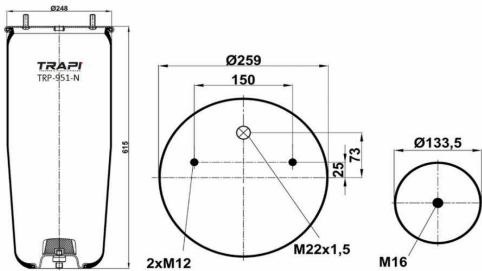

OEM REFERENCES		CROSS REFERENCES	
BPW	BPW30-1	Contitech	951MB
BPW	05.429.40.72.0	Firestone	W01M588621
		Firestone	1T17D-11.8
		Goodyear	1R11-704