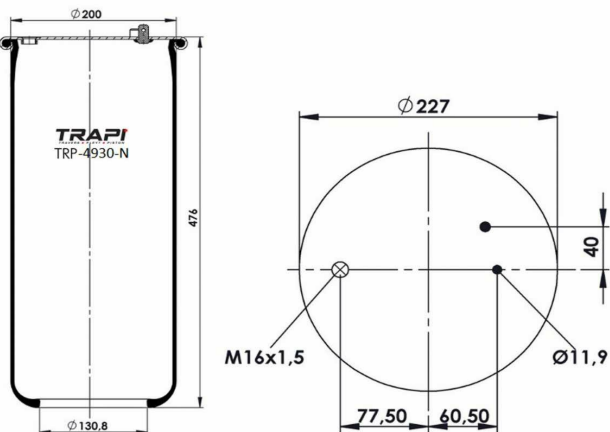

TRP-4930-N AIR SPRING WITHOUT PISTON

OEM REFERENCES		CROSS REFERENCES	
		Airtech	34930 P