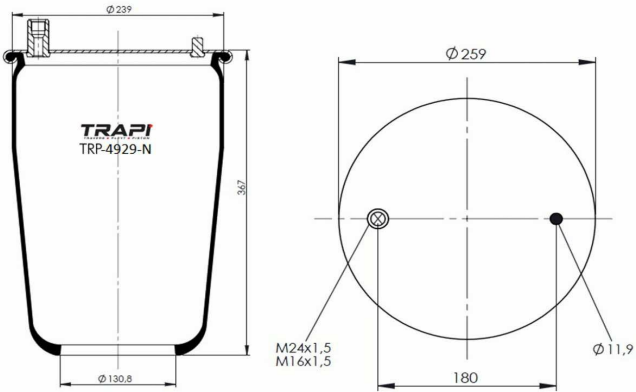

TRP-4929-N AIR SPRING WITHOUT PISTON

OEM REFERENCES		CROSS REFERENCES	
		Contitech	4929 N P01 RT**SA