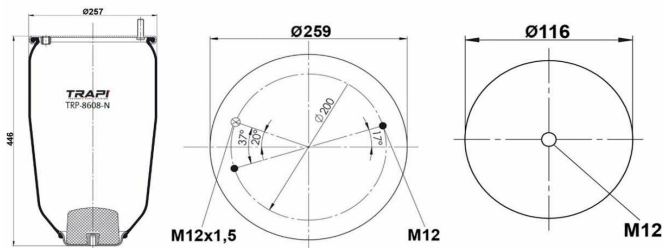

TRP-836-N3 AIR SPRING WITHOUT PISTON

OEM REFERENCES		CROSS REFERENCES	
BMC BELDE	7B 100323BMC P		

TRP-836-N5 AIR SPRING WITHOUT PISTON

OEM REFERENCES		CROSS REFERENCES	
		Contitech	836 N P05**SA

TRP-8608-N AIR SPRING WITHOUT PISTON