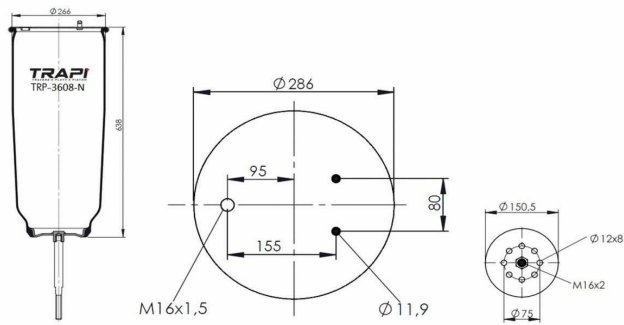

OEM REFERENCES

CROSS REFERENCES

Goodyear 1R12-825**SA

TRP-34506-N AIR SPRING WITHOUT PISTON

OEM REFERENCES

CROSS REFERENCES

Airtech 334506 P / 123432

TRP-3608-N AIR SPRING WITHOUT PISTON