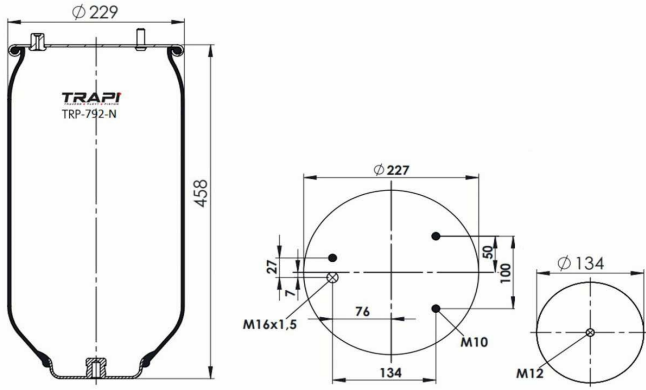

TRP-7804-N

AIR SPRING WITHOUT PISTON

OEM REFERENCES

CROSS REFERENCES

Airtech 37804 P / 120942

Contitech 6606 N P01**SA

TRP-792-N AIR SPRING WITHOUT PISTON

OEM REFERENCES		CROSS REFERENCES	
		Contitech	792 N P01**SA