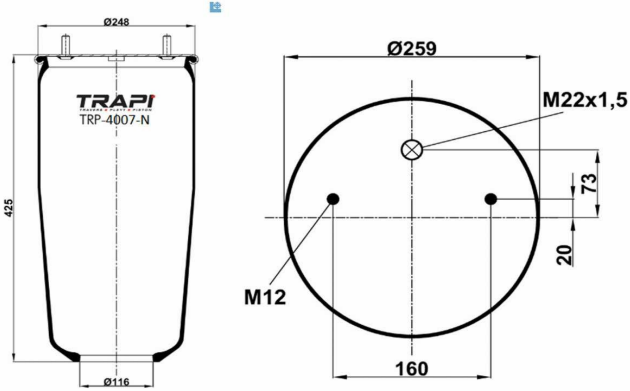

TRP-4007-N

AIR SPRING WITHOUT PISTON

OEM REFERENCES

GIGANT 3042
GIGANT 247104
GIGANT 166271

CROSS REFERENCES

Contitech 4007NP01