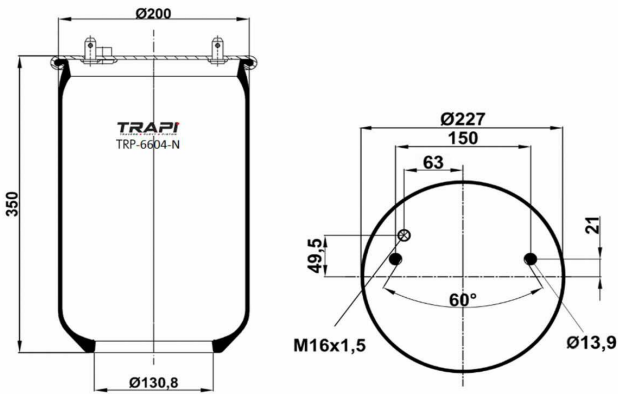

TRP-6604-N

AIR SPRING WITHOUT PISTON

OEM REFERENCES		CROSS REFERENCES	
		Airtech	36108 P / 122262
		Contitech	6604 N P01**SA