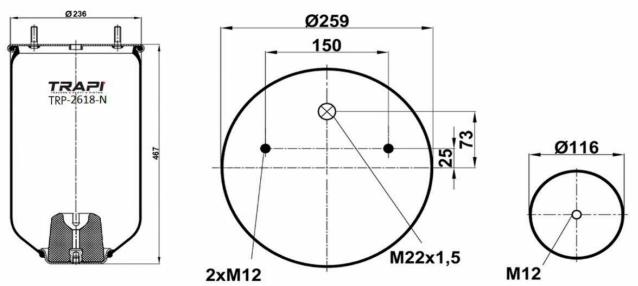

TRP-2618-N AIR SPRING WITHOUT PISTON

OEM REFERENCES		CROSS REFERENCES	
		Airtech	32618 P / 121742