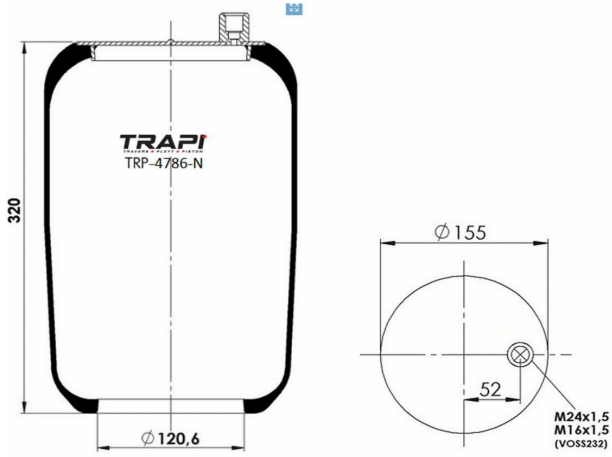

TRP-4786-N AIR SPRING WITHOUT PISTON

OEM REFERENCES		CROSS REFERENCES	
		Contitech	4786 N P21**SA (VOSS 232)