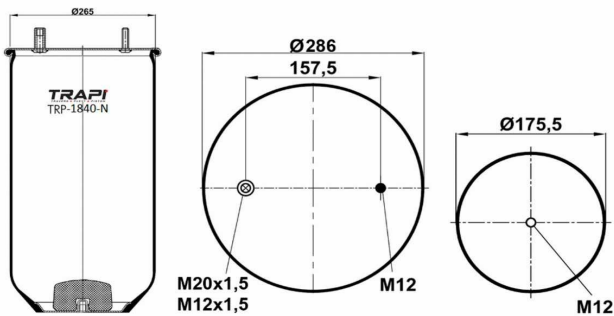

TRP-1840-N AIR SPRING WITHOUT PISTON

OEM REFERENCES		CROSS REFERENCES	
FRUEHAUF	M001464	Airtech	30073K**SA 133942
FRUEHAUF	UJB0129-00	Cf Gomma	1T19E-3 97393
ZORZI	1006552	Firestone	1T19L-14
		Firestone	W01M588762**SA