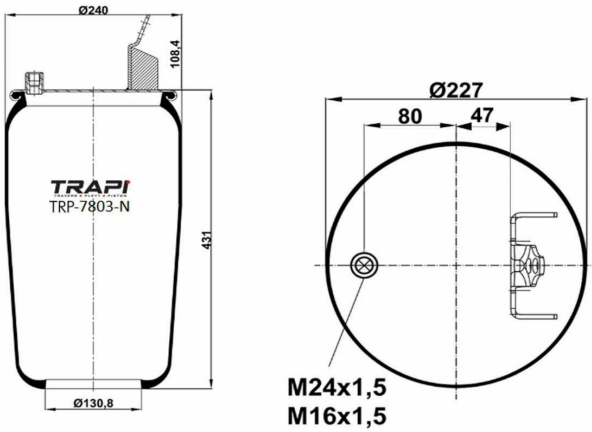

TRP-7803-N

AIR SPRING WITHOUT PISTON

OEM REFERENCES

CROSS REFERENCES

Airtech 37803 P / 121522

Contitech 6605 N P01**SA