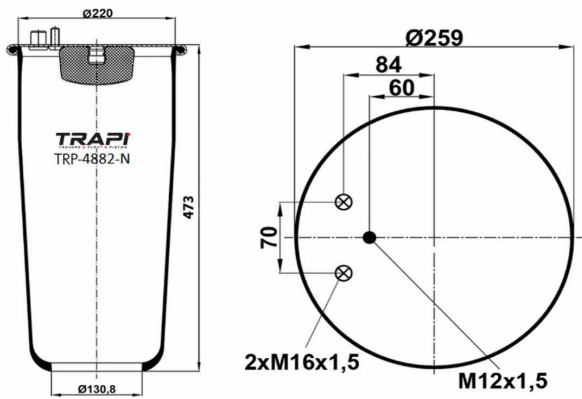

TRP-4882-N AIR SPRING WITHOUT PISTON

OEM REFERENCES		CROSS REFERENCES	
MAN	81.43601.0151	Contitech	4882N1P01
		Goodyear	1R10-702