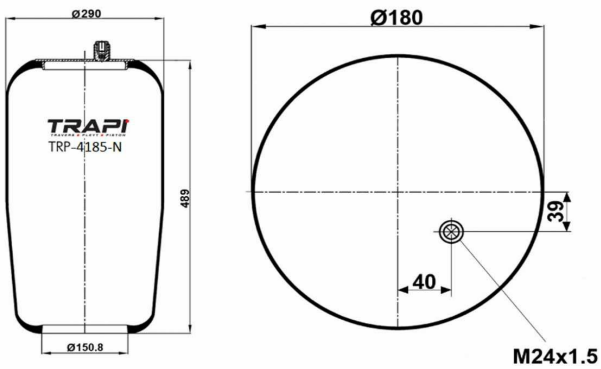

TRP-4183-N23 AIR SPRING WITHOUT PISTON

OEM REFERENCES		CROSS REFERENCES	
		Contitech	4183 NP23**SA

TRP-4183-N24 AIR SPRING WITHOUT PISTON

OEM REFERENCES		CROSS REFERENCES	
		Contitech	4183 NP24**SA

TRP-4185-N AIR SPRING WITHOUT PISTON