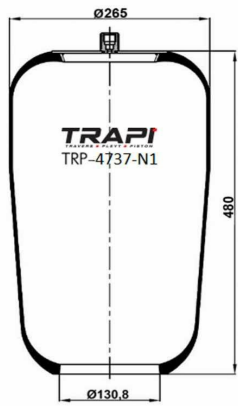

TRP-4737-N1 AIR SPRING WITHOUT PISTON

OEM REFERENCES		CROSS REFERENCES	
		Contitech	4737N