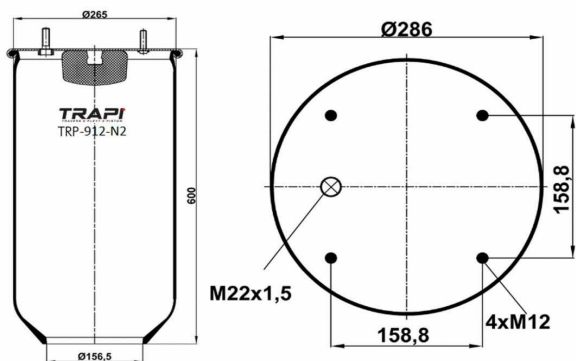

TRP-912-N2 AIR SPRING WITHOUT PISTON

OEM REFERENCES		CROSS REFERENCES	
		Contitech	912NP02**SA