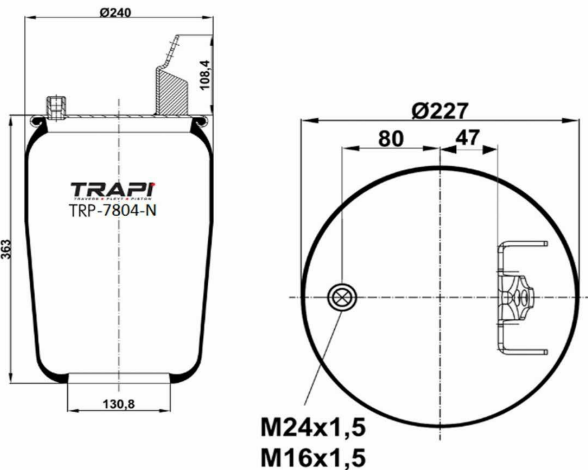

TRP-7804-N

AIR SPRING WITHOUT PISTON

OEM REFERENCES

CROSS REFERENCES

Airtech 37804 P / 120942

Contitech 6606 N P01**SA