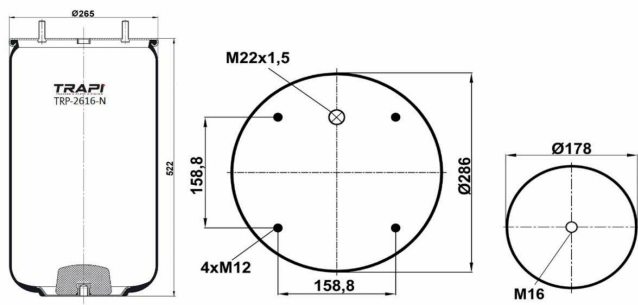

TRP-2616-N AIR SPRING WITHOUT PISTON

OEM REFERENCES		CROSS REFERENCES	
		Airtech	DORSE16P