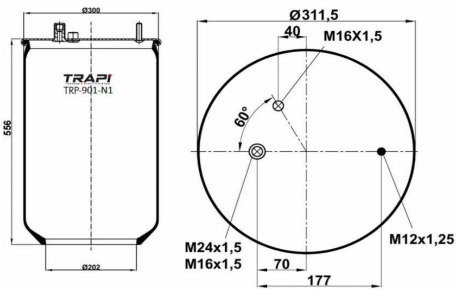

TRP-901-N1 AIR SPRING WITHOUT PISTON

OEM REFERENCES		CROSS REFERENCES	
		Contitech	901MB**SA