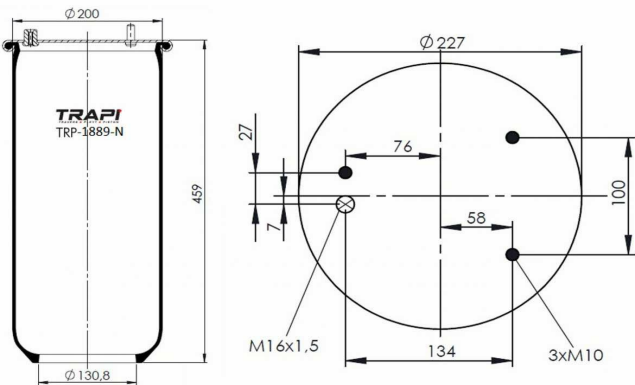

TRP-1889-N AIR SPRING WITHOUT PISTON

OEM REFERENCES		CROSS REFERENCES	
		Contitech	1889NP02**SA