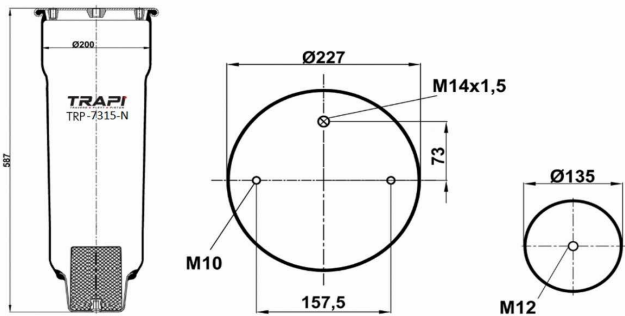

TRP-7315-N AIR SPRING WITHOUT PISTON

OEM REFERENCES		CROSS REFERENCES	
		Airtech	37315 P / 122582
		Firestone	W01M587315**SA
		Firestone	1T15S-11