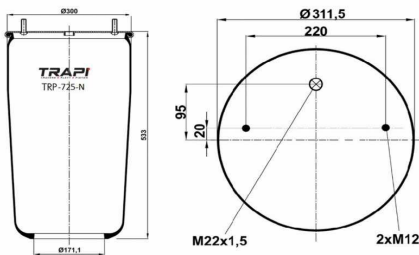

OEM REFERENCES		CROSS REFERENCES	
GIGANT	246169	Contitech	724NP01
		Goodyear	1R11-711

TRP-725-N AIR SPRING WITHOUT PISTON

OEM REFERENCES		CROSS REFERENCES	
GIGANT	246149	Airtech	3725 P / 120001
		Cf Gomma	1TCS360-45
		Contitech	725NP01
		Goodyear	1R14-704
		Taurus	UR836-11