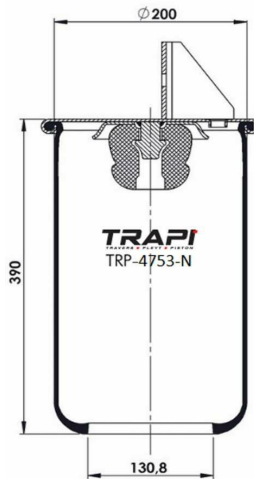

VOLVO 1079718

VOLVO 101075363

CROSS REFERENCES

Contitech 4718NP02

TRP-4737-N1 AIR SPRING WITHOUT PISTON

OEM REFERENCES		CROSS REFERENCES	
		Contitech	4737N

TRP-4753-N AIR SPRING WITHOUT PISTON

OEM REFERENCES		CROSS REFERENCES	
		Airtech	36753 K**SA