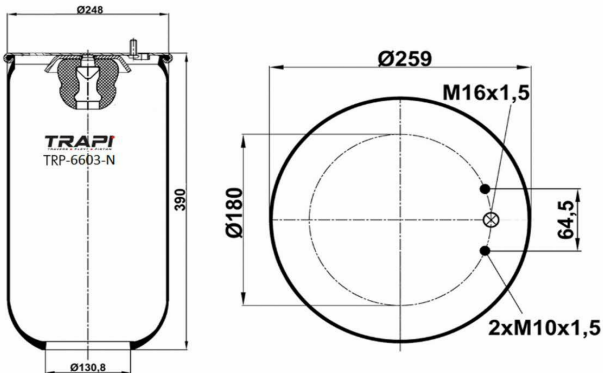

TRP-6603-N

AIR SPRING WITHOUT PISTON

OEM REFERENCES		CROSS REFERENCES	
		Contitech	6603NP01**SA