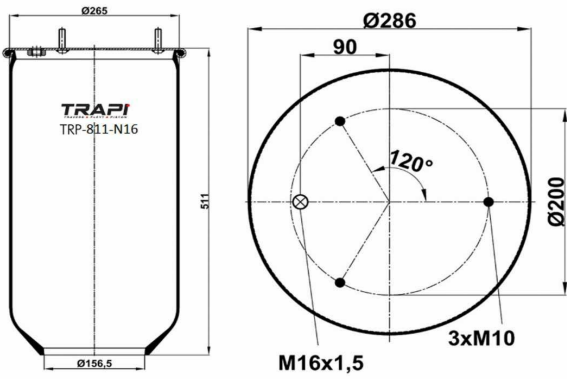

TRP-811-N16

AIR SPRING WITHOUT PISTON

OEM REFERENCES

DAF 67452

CROSS REFERENCES

Contitech 811M16

TRP-811-N2

AIR SPRING WITHOUT PISTON