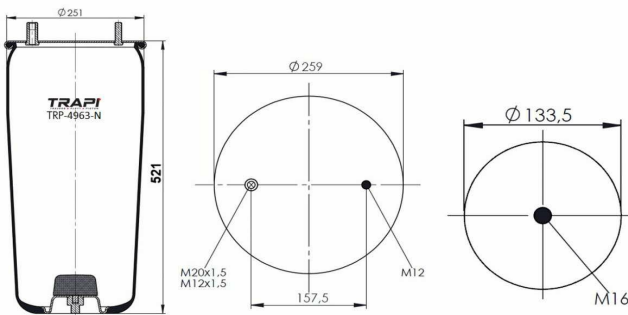

TRP-4963-N AIR SPRING WITHOUT PISTON

OEM REFERENCES		CROSS REFERENCES	
BPW	05.429.42.54.0	Contitech	4963 N P01