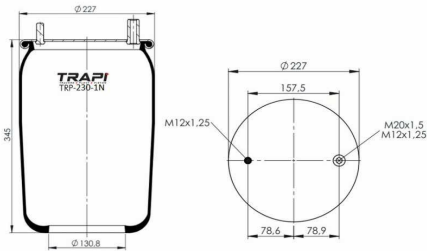

TRP-1889-N AIR SPRING WITHOUT PISTON

OEM REFERENCES		CROSS REFERENCES	
		Contitech	1889NP02**SA

TRP-200-N AIR SPRING WITHOUT PISTON

OEM REFERENCES		CROSS REFERENCES	
		toyo	TRS-220 SCN

TRP-230-N1 AIR SPRING WITHOUT PISTON