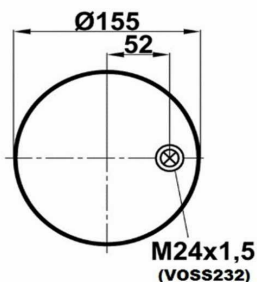

OEM REFERENCES		CROSS REFERENCES	
		Contitech	4391 N P21**SA