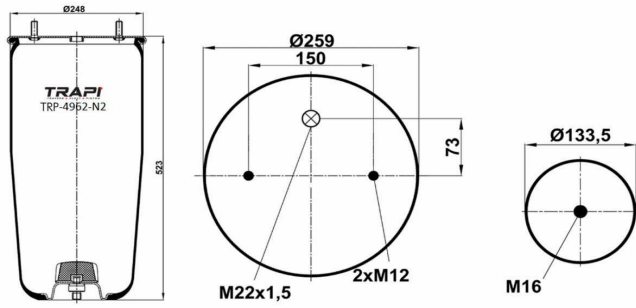

TRP-4962-N2 AIR SPRING WITHOUT PISTON

OEM REFERENCES		CROSS REFERENCES	
BPW	BPW30	Contitech	4962NP02
BPW	05.429.42.03.0