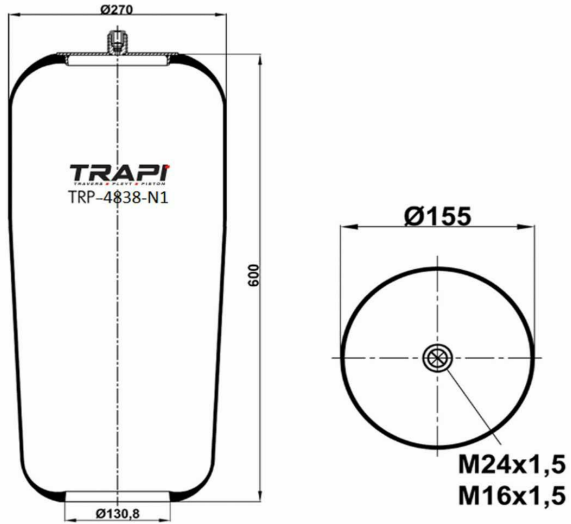

TRP-4838-N1 AIR SPRING WITHOUT PISTON

OEM REFERENCES		CROSS REFERENCES	
MERCEDES-BENZ	A9463280001	Contitech	4838N
MERCEDES-BENZ	A9463280021