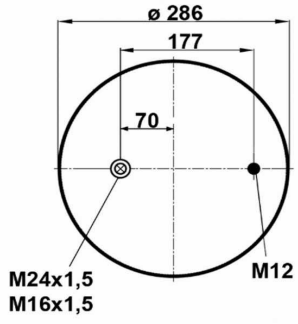

TRP-9910-N AIR SPRING WITHOUT PISTON

OEM REFERENCES		CROSS REFERENCES	
		Airtech	39910 K**SA