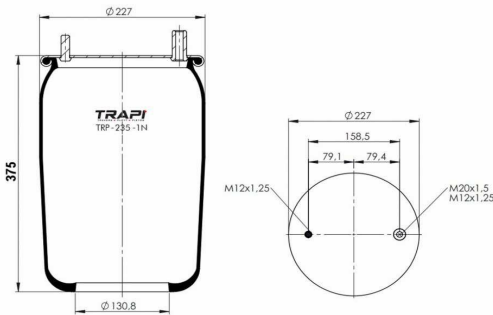

TRP-235-N1 AIR SPRING WITHOUT PISTON

OEM REFERENCES		CROSS REFERENCES	
		toyo	TRL 230L