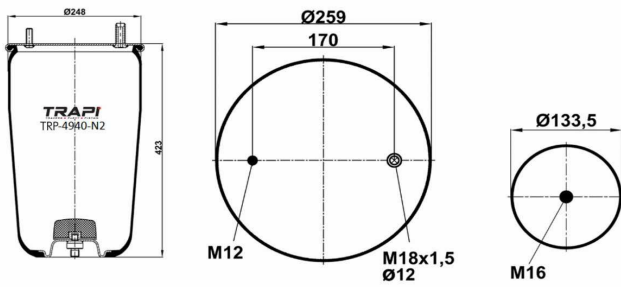

TRP-4940-N2

AIR SPRING WITHOUT PISTON

OEM REFERENCES

BPW BPW30K
BPW 05.429.41.56.0

CROSS REFERENCES

Contitech 4940NP02