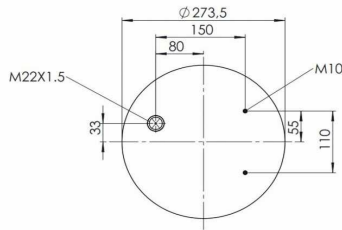

TRP-836-N14 AIR SPRING WITHOUT PISTON

OEM REFERENCES		CROSS REFERENCES	
		Contitech	836 N P10**SA