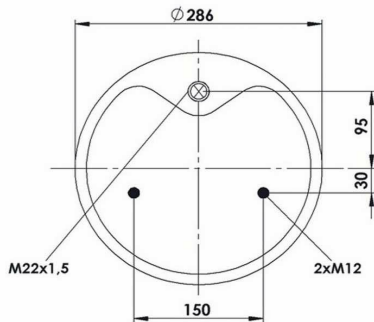

TRP-8107-N2 AIR SPRING WITHOUT PISTON

OEM REFERENCES		CROSS REFERENCES	
		Airtech	30285 K**SA