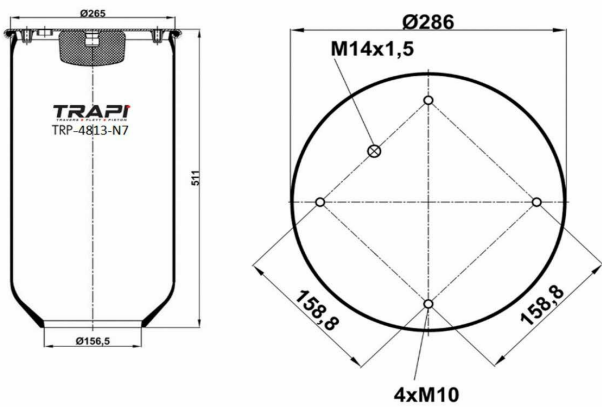

TRP-4786-N2 AIR SPRING WITHOUT PISTON

OEM REFERENCES		CROSS REFERENCES	
		Contitech	4786 N P02**SA

TRP-4810-N5 AIR SPRING WITHOUT PISTON

OEM REFERENCES		CROSS REFERENCES	
		Contitech	4810NP05**SA

TRP-4813-N7 AIR SPRING WITHOUT PISTON