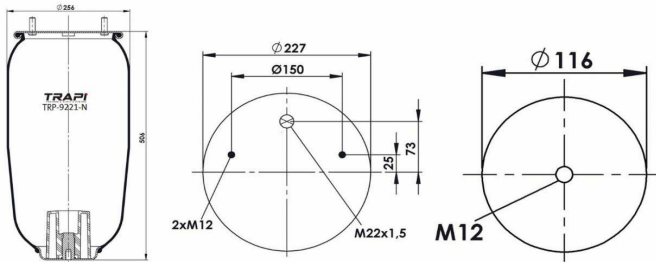

TRP-9221-N AIR SPRING WITHOUT PISTON

OEM REFERENCES		CROSS REFERENCES	
ISUZU	3870009221		

TRP-940-N AIR SPRING WITHOUT PISTON