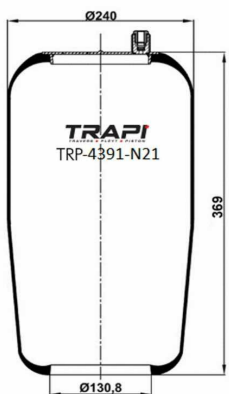

OEM REFERENCES		CROSS REFERENCES	
		Contitech	4391 N P21**SA