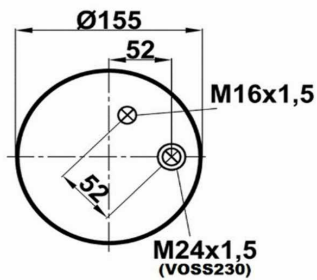

OEM REFERENCES		CROSS REFERENCES	
MERCEDES-BENZ	A9423280701	Contitech	4391N2

TRP-4391-N21

AIR SPRING WITHOUT PISTON