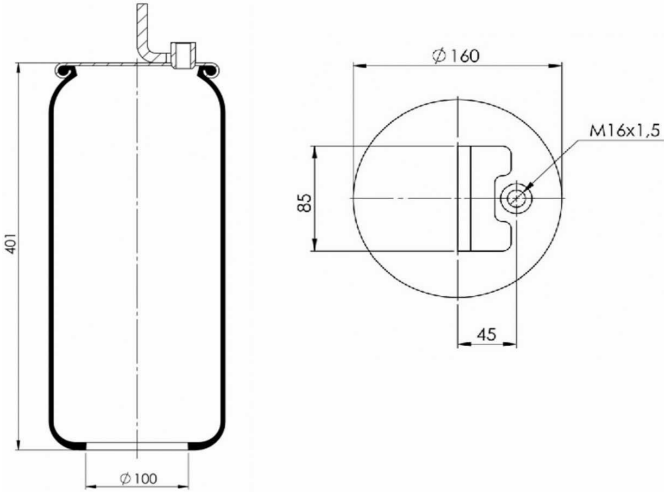

TRP-7194-N AIR SPRING WITHOUT PISTON

OEM REFERENCES		CROSS REFERENCES	
IVECO	41272478	Cf Gomma	1TS 230-25C/207194**SA

TRP-724-N AIR SPRING WITHOUT PISTON