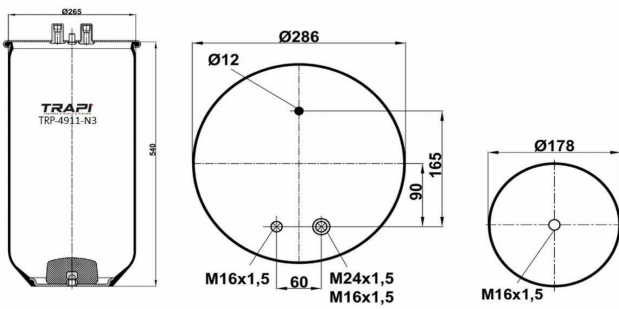

TRP-4911-N3

AIR SPRING WITHOUT PISTON

OEM REFERENCES

CROSS REFERENCES

Contitech 4911 NP02