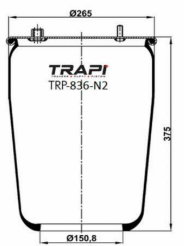

TRP-836-N2 AIR SPRING WITHOUT PISTON

OEM REFERENCES		CROSS REFERENCES	
DAF	0513982	Contitech	836M2
		Dunlop	D13U31
		Firestone	W01M580777
		Firestone	1T17AR-4.5
		Goodyear	1R12-710
		Phoenix	1 DF 25-3 NP
		Taurus	UR721-03T
		Vibracoustic	V1DF25-3