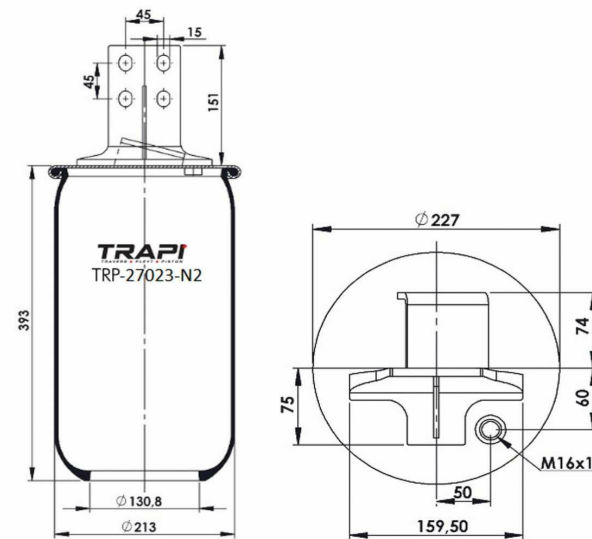

TRP-27023-N2 AIR SPRING WITHOUT PISTON

OEM REFERENCES		CROSS REFERENCES	
IVECO STRALIS	42559767 (REAR-LEFT)	Cf Gomma	207170 ITS 270-23C