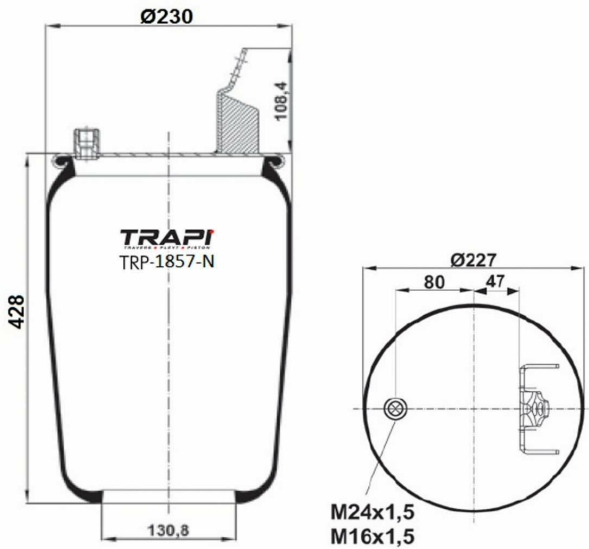

TRP-1850-N AIR SPRING WITHOUT PISTON

OEM REFERENCES		CROSS REFERENCES	
		Contitech	1850NP01**SA

TRP-1857-N AIR SPRING WITHOUT PISTON

OEM REFERENCES		CROSS REFERENCES	
VOLVO	21321521**SA	Goodyear	1R11-857**SA
VOLVO	20909150**SA		