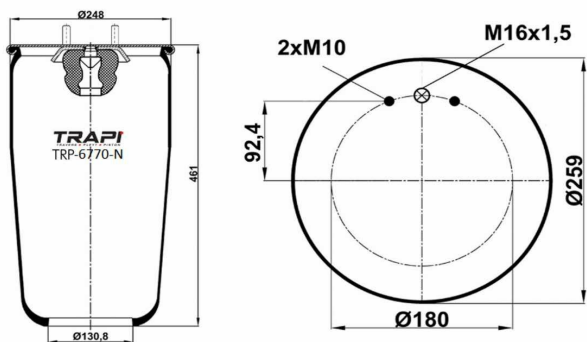

TRP-6770-N AIR SPRING WITHOUT PISTON

OEM REFERENCES		CROSS REFERENCES	
		Airtech	36770K**SA