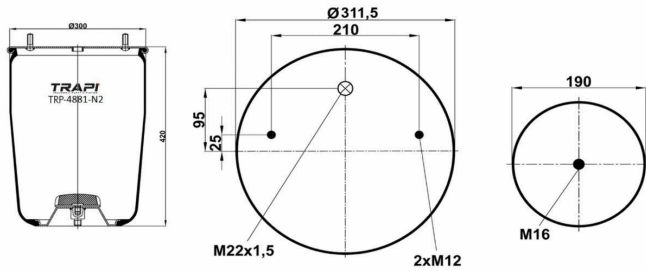

TRP-4881-N2 AIR SPRING WITHOUT PISTON

OEM REFERENCES		CROSS REFERENCES	
BPW	BPW36K	Cf Gomma	1TC360-40 205537
BPW	05.429.41.01.0	Contitech	4881NP02
		Dunlop	D14U37
		Firestone	W01M588601
		Firestone	1T66D-7.0
		Goodyear	1R14-701
		Phoenix	1DK32K
		Taurus	UR838-01T