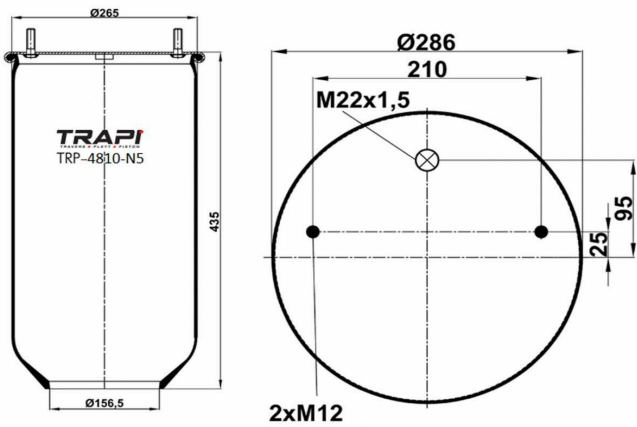

TRP-4810-N5 AIR SPRING WITHOUT PISTON

OEM REFERENCES		CROSS REFERENCES	
		Contitech	4810NP05**SA