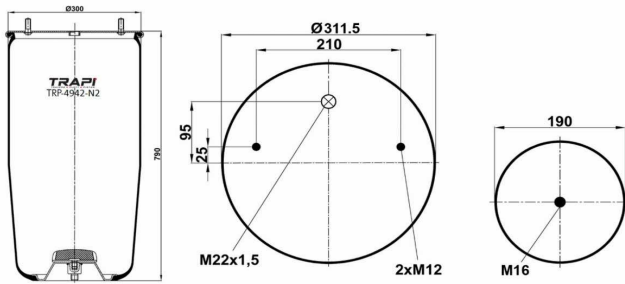

TRP-4941-N2

AIR SPRING WITHOUT PISTON

OEM REFERENCES

BPW BPW30
BPW 05.429.41.25.0

CROSS REFERENCES

Contitech 4941NP02

TRP-4942-N2 AIR SPRING WITHOUT PISTON

OEM REFERENCES		CROSS REFERENCES	
BPW	BPW36-2	Contitech	4942NP02
BPW	05.429.41.09.0		