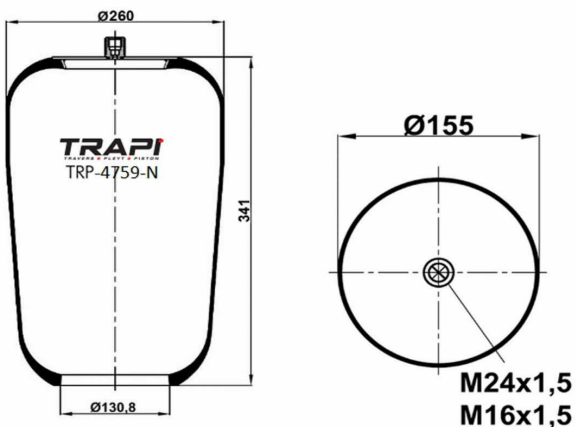

TRP-4759-N AIR SPRING WITHOUT PISTON

OEM REFERENCES		CROSS REFERENCES	
MERCEDES-BENZ	A9423270401	Contitech	4759N