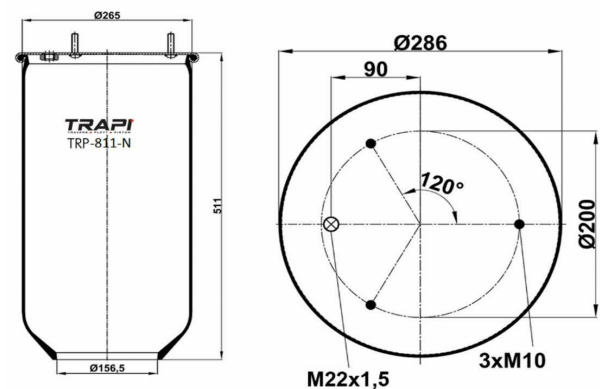

TRP-811-N

AIR SPRING WITHOUT PISTON

OEM REFERENCES		CROSS REFERENCES	
DAF	676122	Contitech	811M
DAF	67306