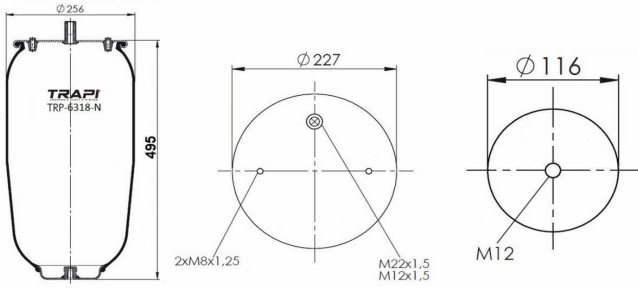

TRP-6318-N AIR SPRING WITHOUT PISTON

OEM REFERENCES		CROSS REFERENCES	
		Firestone	W01 968 6318**SA
		Goodyear	1R12-840