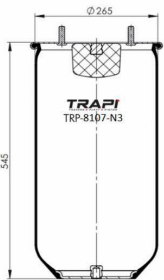

TRP-8107-N3 AIR SPRING WITHOUT PISTON

OEM REFERENCES		CROSS REFERENCES	
SCHMITZ	017 686	Goodyear	1R14-864