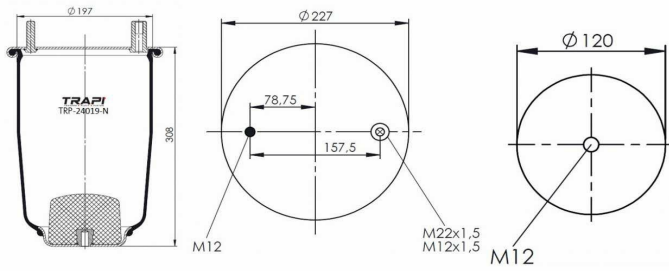

TRP-24019-N AIR SPRING WITHOUT PISTON

OEM REFERENCES		CROSS REFERENCES	
OTOKAR	OTOKAR M 2010 MAGIRUS ÖN	Cf Gomma	IT240-19 **SA