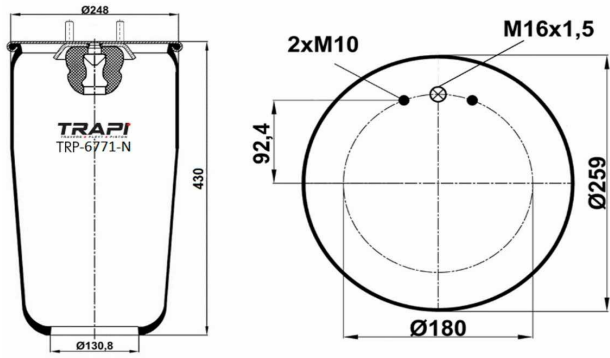

TRP-6762-N AIR SPRING WITHOUT PISTON

OEM REFERENCES		CROSS REFERENCES	
		Airtech	36762 P / 120192

TRP-6770-N AIR SPRING WITHOUT PISTON

OEM REFERENCES		CROSS REFERENCES	
		Airtech	36770K**SA

TRP-6771-N AIR SPRING WITHOUT PISTON