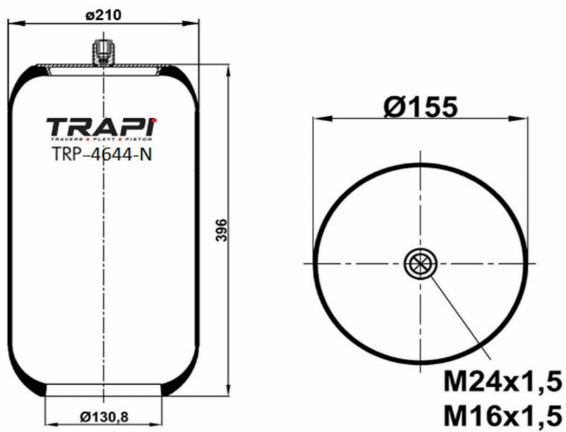

TRP-4644-N AIR SPRING WITHOUT PISTON

OEM REFERENCES		CROSS REFERENCES	
EVO-BUS	A6293270001	Contitech	4644N