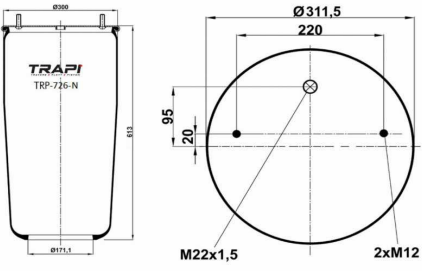

TRP-726-N AIR SPRING WITHOUT PISTON

OEM REFERENCES		CROSS REFERENCES	
GIGANT	246192	Contitech	726 N P01