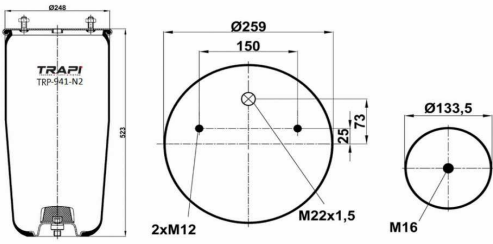

TRP-941-N2 AIR SPRING WITHOUT PISTON

OEM REFERENCES		CROSS REFERENCES	
		Goodyear	1R11-702**SA