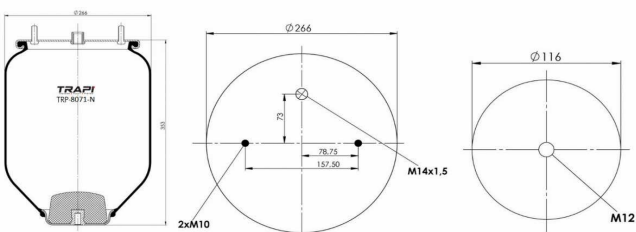

TRP-8071-N AIR SPRING WITHOUT PISTON

OEM REFERENCES		CROSS REFERENCES	
		Vibracoustic	VIDK23F-1**SA