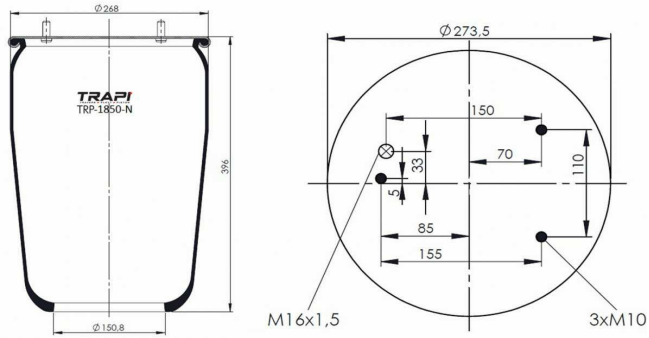

TRP-1850-N AIR SPRING WITHOUT PISTON

OEM REFERENCES		CROSS REFERENCES	
		Contitech	1850NP01**SA

TRP-1857-N AIR SPRING WITHOUT PISTON

OEM REFERENCES		CROSS REFERENCES	
VOLVO	21321521**SA	Goodyear	1R11-857**SA
VOLVO	20909150**SA		