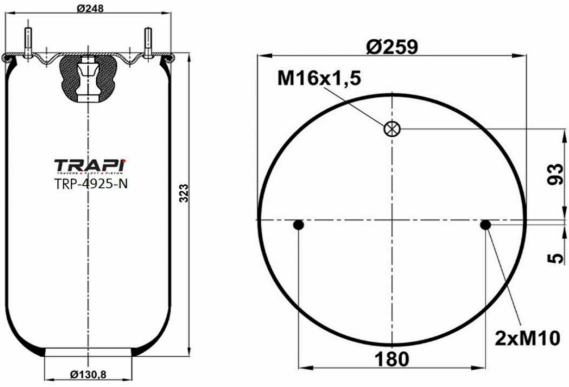

TRP-4925-N AIR SPRING WITHOUT PISTON

OEM REFERENCES		CROSS REFERENCES	
		Airtech	34925 P / 120252