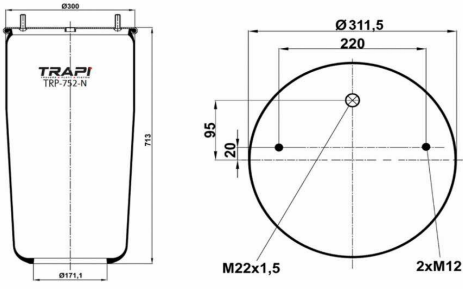

TRP-752-N

AIR SPRING WITHOUT PISTON

OEM REFERENCES

GIGANT 247100

CROSS REFERENCES

Contitech 752NP01