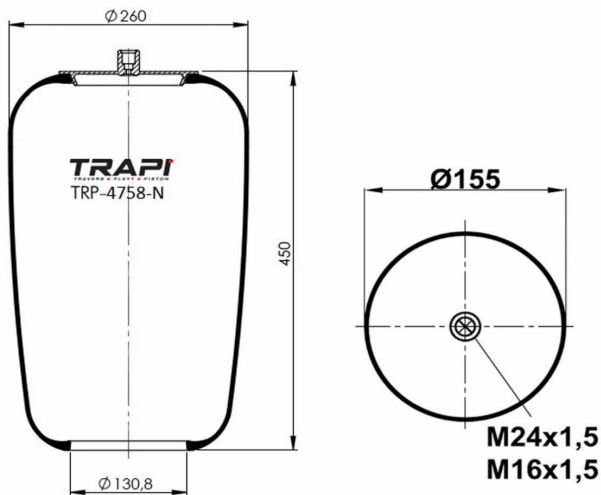

TRP-4758-N AIR SPRING WITHOUT PISTON

OEM REFERENCES		CROSS REFERENCES	
		Contitech	4758NP01**SA