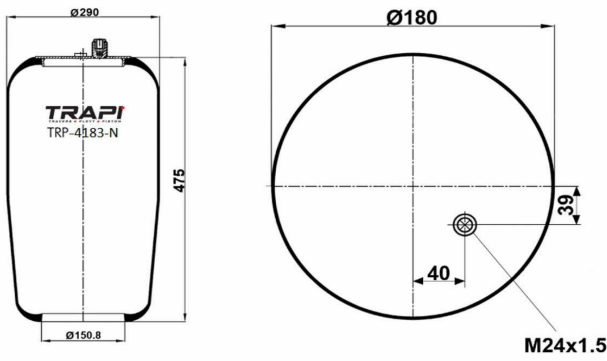

TRP-4183-N AIR SPRING WITHOUT PISTON

OEM REFERENCES		CROSS REFERENCES	
		Contitech	4183 N2
		Contitech	4183 N3