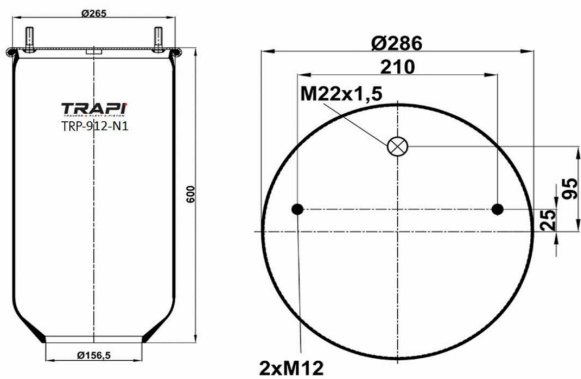

TRP-902-N AIR SPRING WITHOUT PISTON

OEM REFERENCES		CROSS REFERENCES	
		Contitech	902MB**SA

TRP-912-N AIR SPRING WITHOUT PISTON

OEM REFERENCES		CROSS REFERENCES	
		Airtech	3912K**SA / 132062

TRP-912-N1 AIR SPRING WITHOUT PISTON