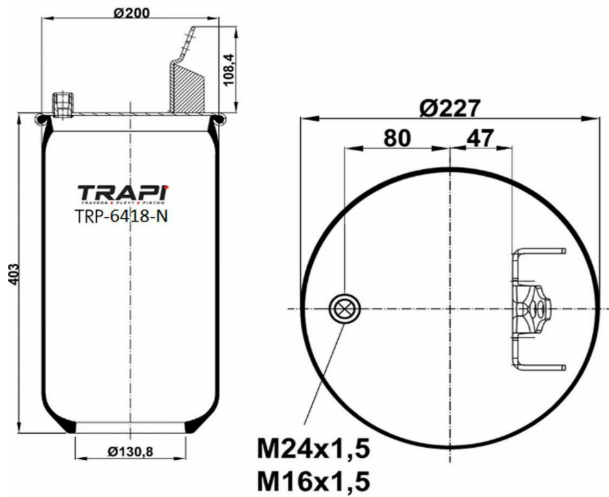

TRP-6418-N AIR SPRING WITHOUT PISTON

OEM REFERENCES		CROSS REFERENCES	
		Airtech	36418 P / 123002
		Contitech	6607 N P01**SA