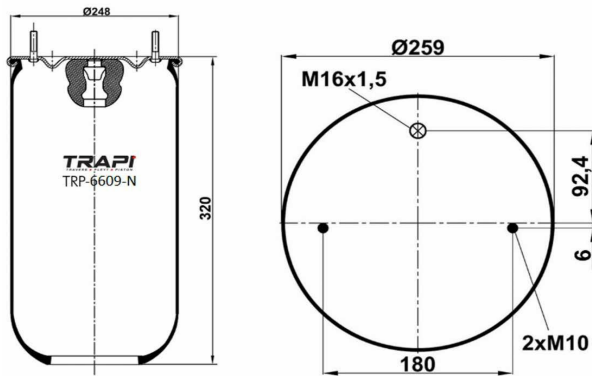

OEM REFERENCES		CROSS REFERENCES	
		Contitech	6603NP01**SA

TRP-6604-N

AIR SPRING WITHOUT PISTON

OEM REFERENCES		CROSS REFERENCES	
		Airtech	36108 P / 122262
		Contitech	6604 N P01**SA

TRP-6609-N

AIR SPRING WITHOUT PISTON