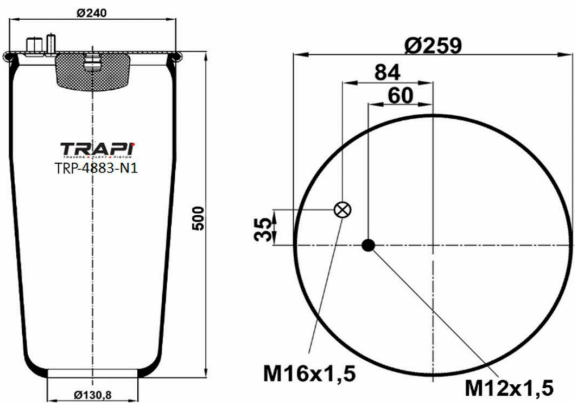

TRP-4883-N1 AIR SPRING WITHOUT PISTON

OEM REFERENCES		CROSS REFERENCES	
MAN	81.43601.0153	Contitech	4883N1P01