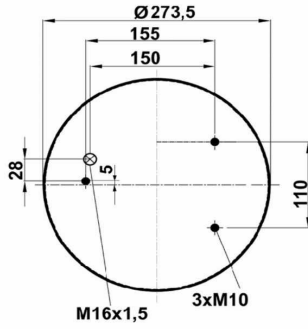

TRP-836-N1 AIR SPRING WITHOUT PISTON

OEM REFERENCES		CROSS REFERENCES	
DAF	0513981	Contitech	836 MB
DAF	0513985	Firestone	W01 M58 0775
		Firestone	1T17AR-4.5
		Phoenix	1 DF 25-4 NP
		Vibracoustic	V1DF25-4