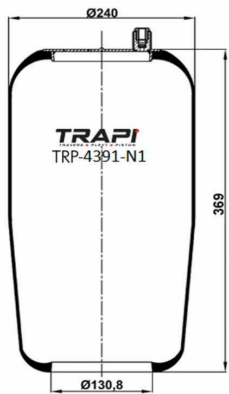

TRP-4391-N1

AIR SPRING WITHOUT PISTON

OEM REFERENCES		CROSS REFERENCES	
MERCEDES-BENZ	A9423280601	Contitech	4391N1

TRP-4391-N2

AIR SPRING WITHOUT PISTON