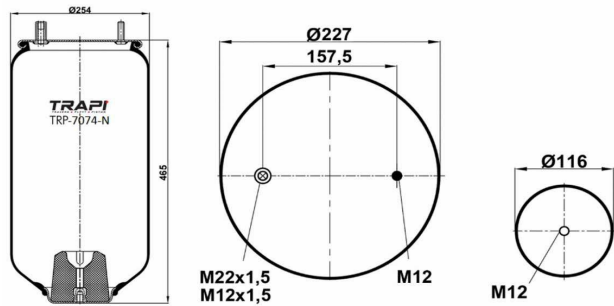

TRP-7074-N AIR SPRING WITHOUT PISTON

OEM REFERENCES		CROSS REFERENCES	
		Firestone	W01M587074**SA