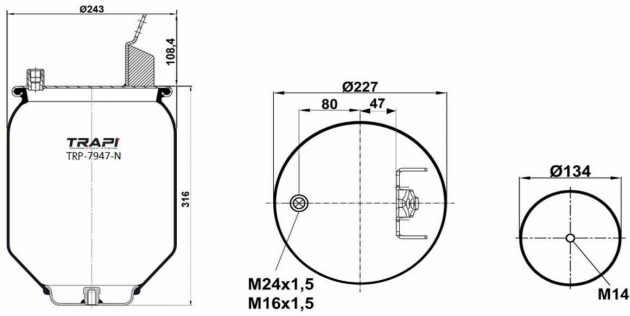

TRP-7922-N AIR SPRING WITHOUT PISTON

OEM REFERENCES		CROSS REFERENCES	
		Vibracoustic	VIDK27b-1**SA

TRP-7923-N AIR SPRING WITHOUT PISTON

OEM REFERENCES		CROSS REFERENCES	
		Vibracoustic	VIDK27b-2**SA

TRP-7947-N AIR SPRING WITHOUT PISTON