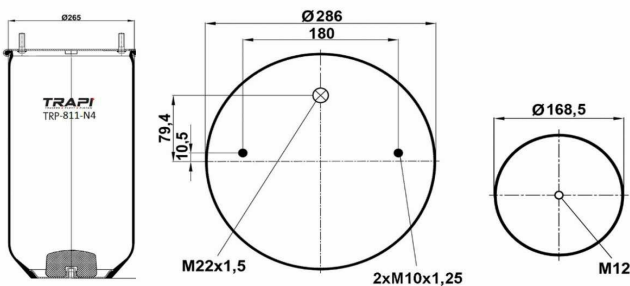

TRP-811-N4

AIR SPRING WITHOUT PISTON

OEM REFERENCES

CROSS REFERENCES

Airtech 3811-04 P / 120682