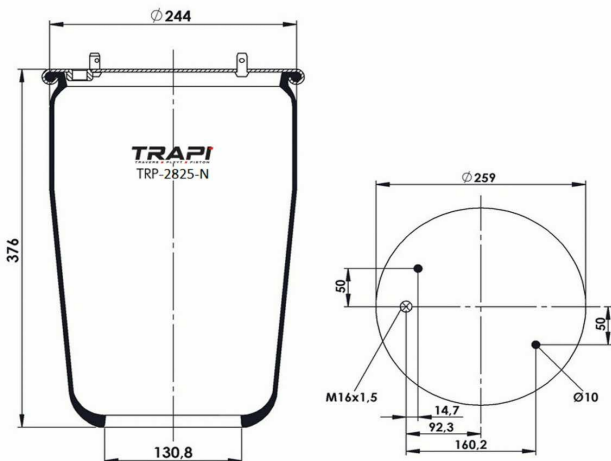

OEM REFERENCES

CROSS REFERENCES

Cf Gomma 1 T 280-40**SA

TRP-2807-N AIR SPRING WITHOUT PISTON

OEM REFERENCES

CROSS REFERENCES

Goodyear 1R12-807**SA

TRP-2825-N AIR SPRING WITHOUT PISTON