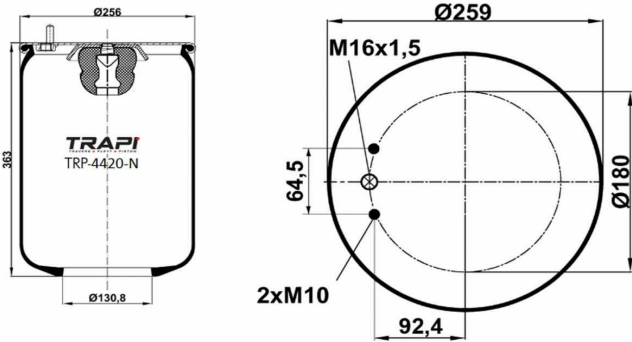

TRP-4391-N21

AIR SPRING WITHOUT PISTON

OEM REFERENCES		CROSS REFERENCES	
		Contitech	4391 N P21**SA

TRP-4391-N22 AIR SPRING WITHOUT PISTON

OEM REFERENCES		CROSS REFERENCES	
		Contitech	4391 N P22**SA

TRP-4420-N AIR SPRING WITHOUT PISTON