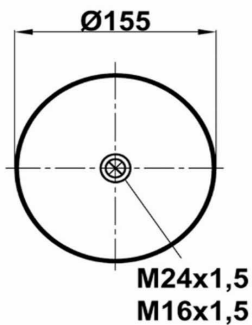

VOLVO 1079718

VOLVO 101075363

CROSS REFERENCES

Contitech 4718NP02

TRP-4737-N1 AIR SPRING WITHOUT PISTON

OEM REFERENCES		CROSS REFERENCES	
		Contitech	4737N

TRP-4753-N AIR SPRING WITHOUT PISTON

OEM REFERENCES		CROSS REFERENCES	
		Airtech	36753 K**SA