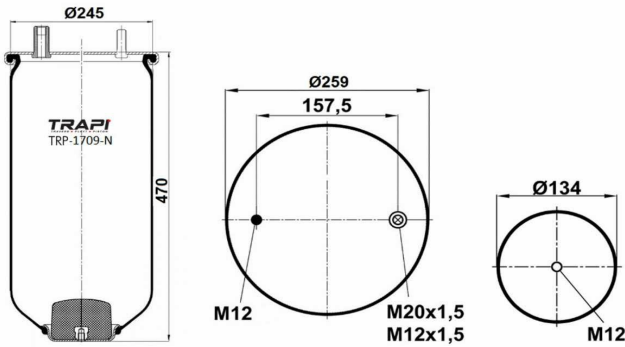

TRP-1709-N AIR SPRING WITHOUT PISTON

OEM REFERENCES		CROSS REFERENCES	
		Goodyear	1R13-709