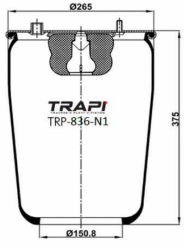

TRP-836-N1 AIR SPRING WITHOUT PISTON

OEM REFERENCES		CROSS REFERENCES	
DAF	0513981	Contitech	836 MB
DAF	0513985	Firestone	W01 M58 0775
		Firestone	1T17AR-4.5
		Phoenix	1 DF 25-4 NP
		Vibracoustic	V1DF25-4