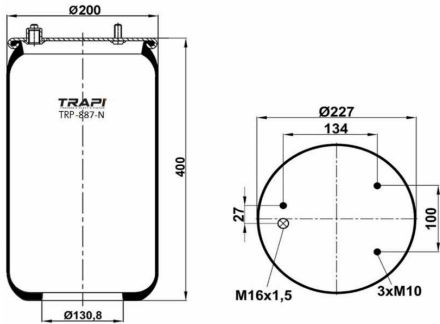

TRP-887-N AIR SPRING WITHOUT PISTON

OEM REFERENCES		CROSS REFERENCES	
DAF	0513983	Contitech	887M
		Firestone	W01M580780
		Firestone	1T15LNR-3