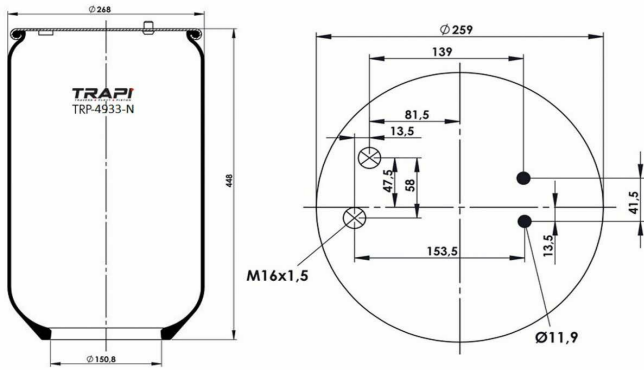

OEM REFERENCES		CROSS REFERENCES	
		Contitech	4929 N P01 RT**SA

TRP-4930-N AIR SPRING WITHOUT PISTON

OEM REFERENCES		CROSS REFERENCES	
		Airtech	34930 P

TRP-4933-N

AIR SPRING WITHOUT PISTON

OEM REFERENCES

SCANIA 1434933