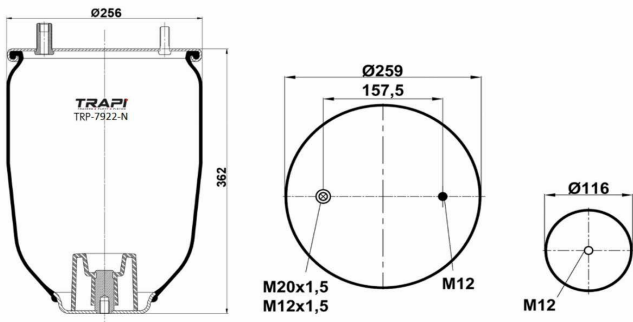

TRP-7922-N AIR SPRING WITHOUT PISTON

OEM REFERENCES		CROSS REFERENCES	
		Vibracoustic	VIDK27b-1**SA