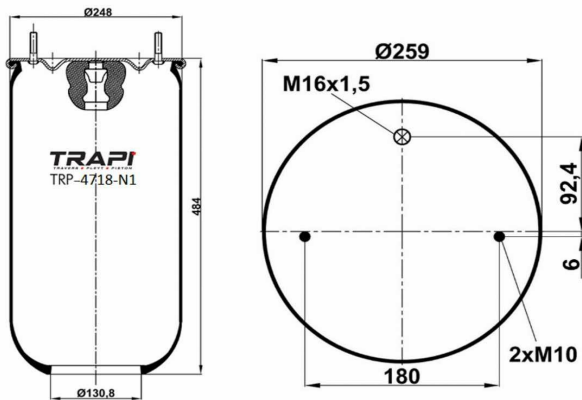

TRP-4718-N1

AIR SPRING WITHOUT PISTON

OEM REFERENCES

VOLVO 1079718

VOLVO 101075363

CROSS REFERENCES

Contitech 4718NP02