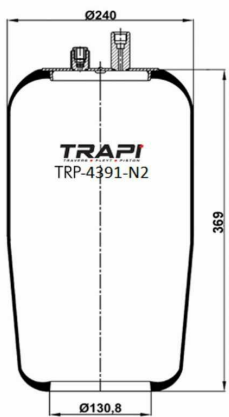

OEM REFERENCES		CROSS REFERENCES	
MERCEDES-BENZ	A9423280701	Contitech	4391N2

TRP-4391-N21

AIR SPRING WITHOUT PISTON