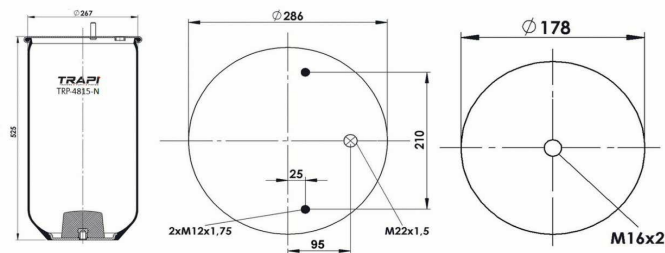

TRP-4815-N AIR SPRING WITHOUT PISTON

OEM REFERENCES		CROSS REFERENCES	
SAF	2924V 3.229.0041.00	Goodyear	1R14-815**SA
SAF	2923VK 3.229.0028.00 Intra