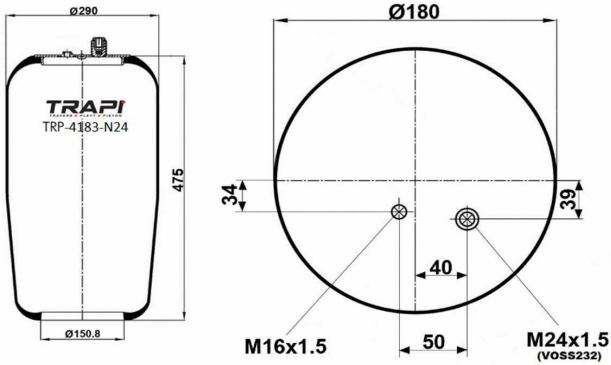

TRP-4183-N24 AIR SPRING WITHOUT PISTON

OEM REFERENCES		CROSS REFERENCES	
		Contitech	4183 NP24**SA