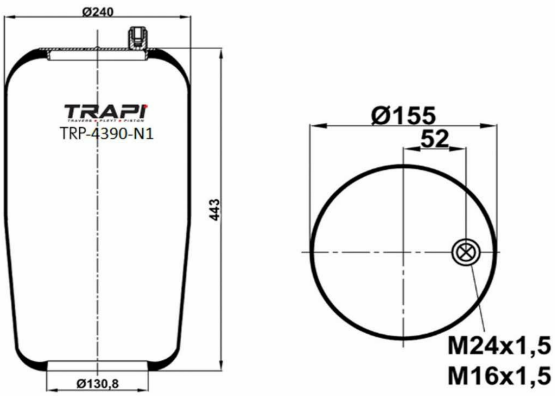

TRP-4390-N1 AIR SPRING WITHOUT PISTON

OEM REFERENCES		CROSS REFERENCES	
MERCEDES-BENZ	A9423280001	Springride	D12U25
		Goodyear	9507
		Contitech	4390N1
		Cf Gomma	TVSC28530