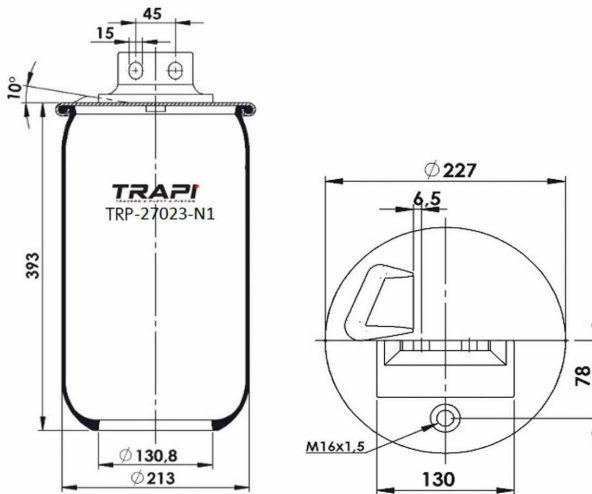

TRP-27023-N1 AIR SPRING WITHOUT PISTON

OEM REFERENCES		CROSS REFERENCES	
IVECO STRALIS	42559766 (FRONT-LEFT)	Cf Gomma	207173 ITS 270-23C