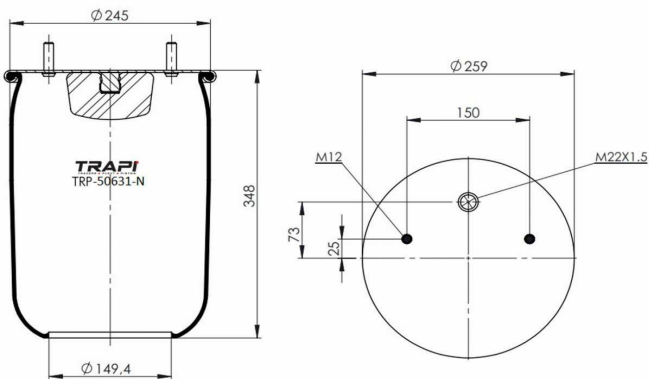

TRP-50631-N AIR SPRING WITHOUT PISTON

OEM REFERENCES		CROSS REFERENCES	
SOLARIS	1001 101 060 Urbino	Vibracoustic	1DF25A-1**S
SOLARIS	1070 002 000 Urbino		
SOLARIS	P-1001 101 060 Urbino		
SOLARIS	P-1070 002 000 Urbino