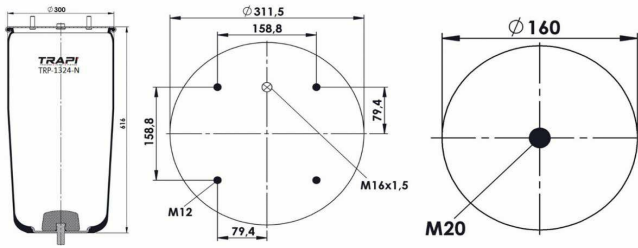

SERVICE ASSEMBLY (WITHOUT PISTON)

TRP-1324-N AIR SPRING WITHOUT PISTON

OEM REFERENCES		CROSS REFERENCES	
KASSBOHRER	4731043000	Airtech	31324 P
		Goodyear	1R14-809
		Firestone	W01-M58-8988
		Phoenix	1 DK 32 E-4
		Vibracoustic	VI DK 32 E-4